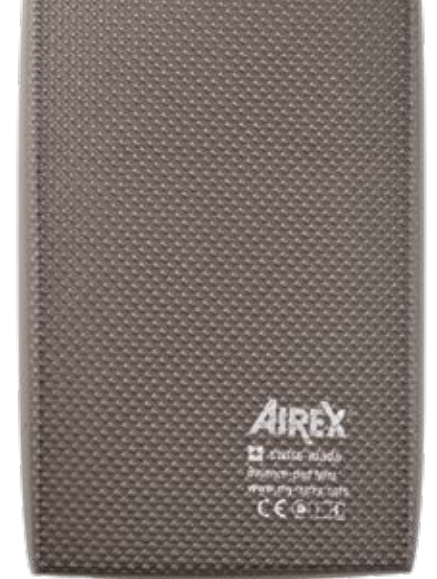

AIREX® Balance-pad Mini