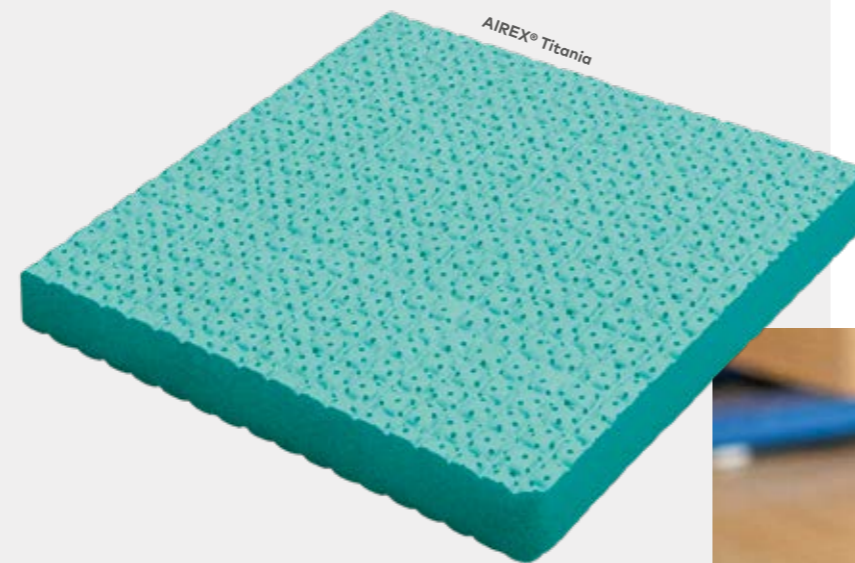

AIREX® Schools & Associations

My Space, My Team.

AIREX® Titania

The AIREX® Titania mat was especially designed for school and club sports. It has the ultimate damping properties due to its thickness of 3.2 cm. The AIREX® Titania mat has special coating for sustainable mat foam protection, resistant to frequent use in sneakers. This mat is extremely robust and durable. Due to its right-angled cut, the AIREX® Titania can be laid seamlessly onto large surfaces.

Size: approx. 200 x 125 x 3.2 cm
Weight: approx. 13 kg

AIREX® Hercules

The AIREX® Hercules therapy mat offers a limitless variety of single or group therapeutic exercises. It can deliver great comfort guaranteed by its 2.5 cm thickness. Due to its high buoyancy, the Hercules therapy mat is a preferred hydrotherapy mat for both therapists and patients.

Size: approx. 200 x 100 x 2.5 cm
Weight: approx. 7.3 kg