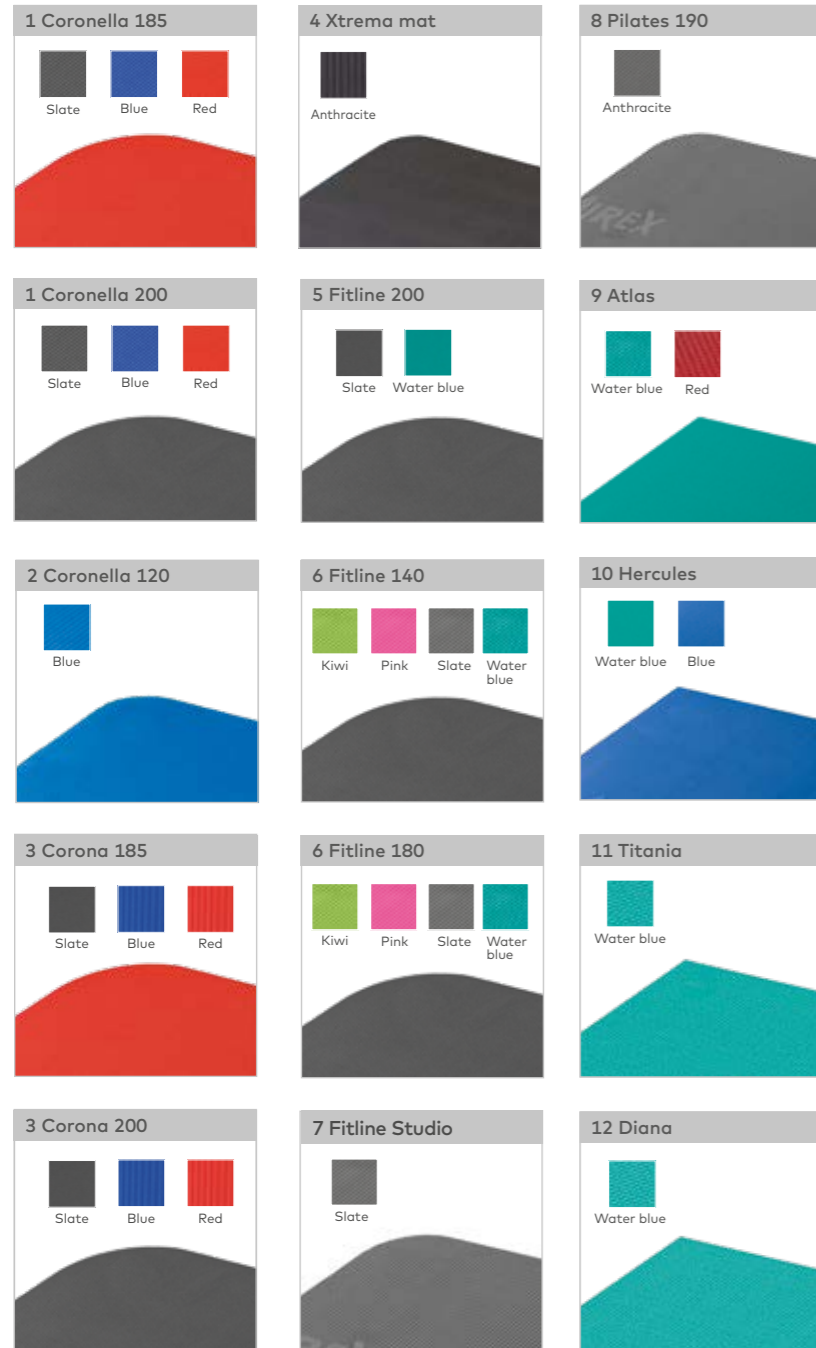

AIREX® product range

AIREX® mats