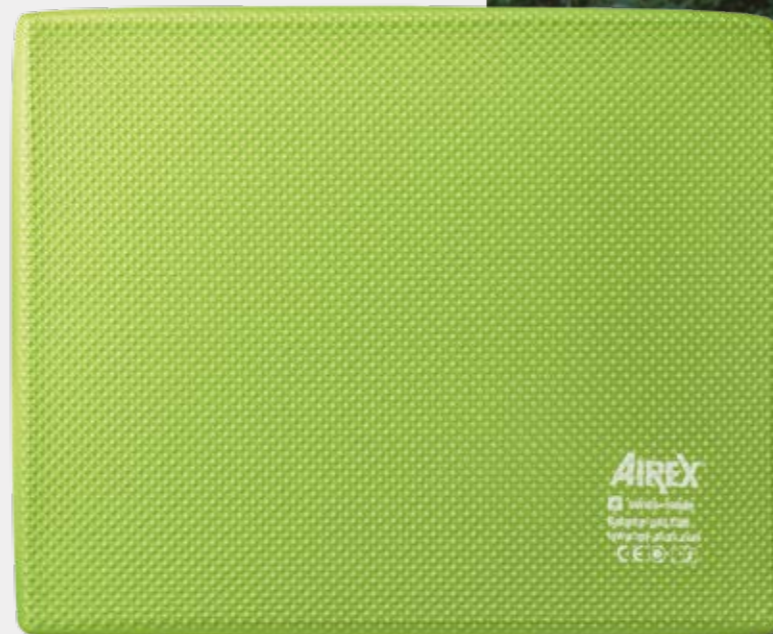

AIREX® Balance-pad Elite

AIREX® Balance-pad Mini

The AIREX® Balance-pad Mini was primarily designed to meet functional training requirements, but it is just as perfect for traveling. It is not only an active training tool, but also a good prop for training instructors. It provides a smaller training area fantastic for one-legged and single-handed functional exercises as well as for dynamic training. The AIREX® Balance-pad Mini can be easily fitted into any sports bag or hand luggage for that matter. However, its comfortable, smooth surface is not 100% slip-resistant on smooth floors. Therefore, it is recommended to use it in combination with a supplementary AIREX® mat underneath.

Size: approx. 41 x 25 x 6 cm
Weight: approx. 0.4 kg