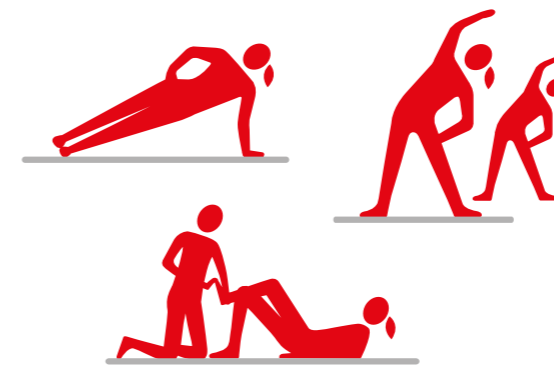

- Water-resistant
- Suitable for indoor use
- Suitable for outdoor use
- Comfortable
- Hygienic
- Non-slip
- Cushioning
- Lies flat
- Multi-purpose
- Durable
- Insulating
- Water & dirt repellent
- Closed cell foam
- Zero waste production
- CE-compliant

"A mat is not just another mat. This training tool has its distinctive properties akin to other training accessories, and its own essential quality features. A great mat is recognizable by its comfort, safety, longevity and design. It has to be a source of fun for users to keep them motivated in the long run. In other words, a great mat is sustainable, makes you feel good, and is noticeably better than any other mat. Never before has mat training been so effective and enjoyable at the same time."

Paul Uhlir, Headmaster, AIREX® Academy