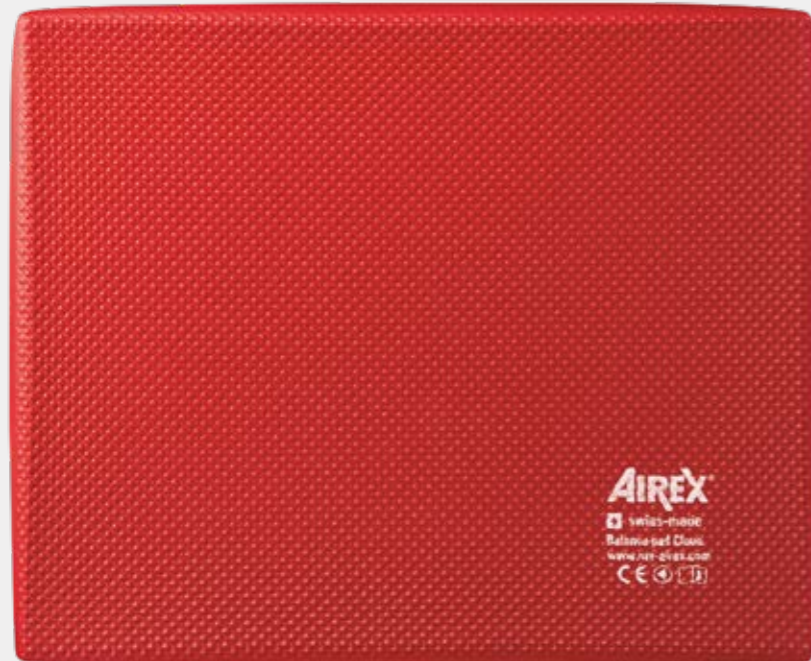

AIREX® Fitness & Training

My Space, My Strength.

AIREX® Balance-pad Cloud

The AIREX® Balance-pad Cloud generates more intense stimuli as it is far more unstable and wobbly than any other predecessor of the AIREX® Balance-pad product line. These features stem from the Cloud's lower density foam composition. The Cloud is an advanced Balance-pad version used by athletes and users able to maintain perfect balance. The waffle-like texture embossed on its either side is a great facilitator of comfortable and non-slip therapy and training applications.

Size: approx. 48 x 40 x 6 cm
Weight: approx. 0.8 kg

AIREX® Balance-pad Cloud

AIREX® Balance-pad Elite

The AIREX® Balance-pad Elite is an upgrade of the already proven Balance-pad. It has unique slip-resistant waffle-like texture on its upper and lower side providing pleasant stimulation for receptors in the foot sole during barefoot balance training. The AIREX® Balance-pad Elite, owing to its thickness of 6 cm, has the desirable destabilizing characteristics. Its smooth surface is perfect for barefoot balance training beginners. The yielding foam constantly challenges the body to maintain its balance and stabilize the joints. The exercises on the Balance-pad Elite trigger the engagement of a greater number of deeper muscles than the exercises performed without the Balance-pad.

Size: approx. 48 x 40 x 6 cm
Weight: approx. 0.8 kg