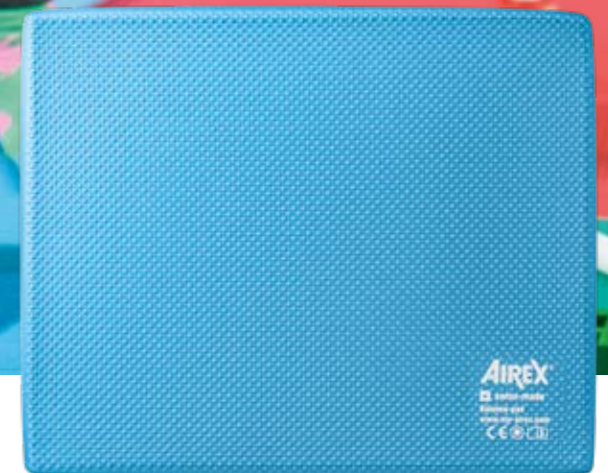

AIREX® Balance-pad Elite

The AIREX® Balance-pad Elite is an upgrade of the already proven Balance-pad. It has unique slip-resistant waffle-like texture on its upper and lower side providing pleasant stimulation for receptors in the foot sole during barefoot balance training. The AIREX® Balance-pad Elite, owing to its thickness of 6 cm, has the desirable destabilizing characteristics. Its smooth surface is perfect for barefoot balance training beginners. The yielding foam constantly challenges the body to maintain its balance and stabilize the joints. The exercises on the Balance-pad Elite trigger the engagement of a greater number of deeper muscles than the exercises performed without the Balance-pad.

Size: approx. 48 x 40 x 6 cm
Weight: approx. 0.8 kg