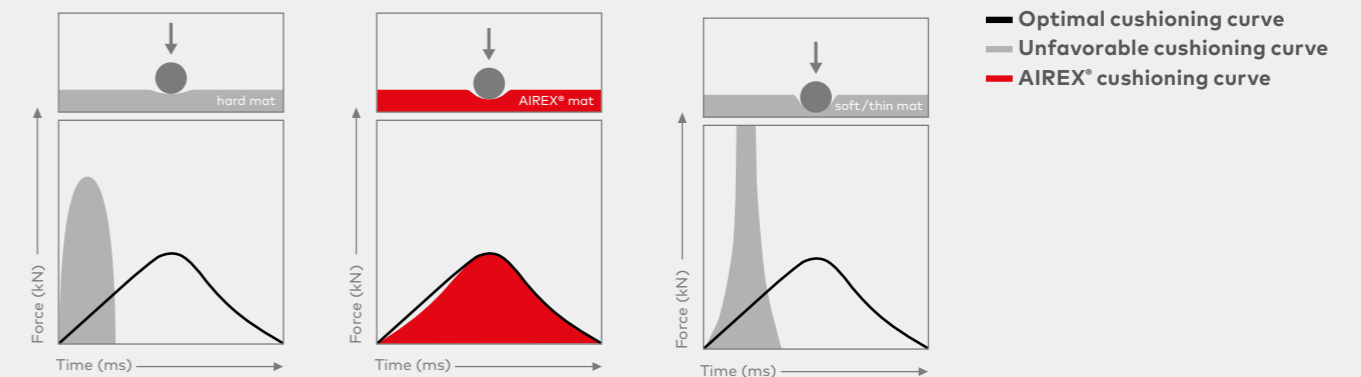

As a specialist in application-specific foams, AIREX® sets high quality standards worldwide. Our products are constantly developed and enhanced. Quality assurance has a very high priority in our production and development.

The AIREX® mats' innovative, closed-cell foam was developed over many years. The extremely durable material is supportive and warm, soft and cushioning. Joints are stabilised, tendons strengthened allowing muscles to be trained both extremely gently and efficiently.

The AIREX® mats provide optimal cushioning and support perfect training practices.