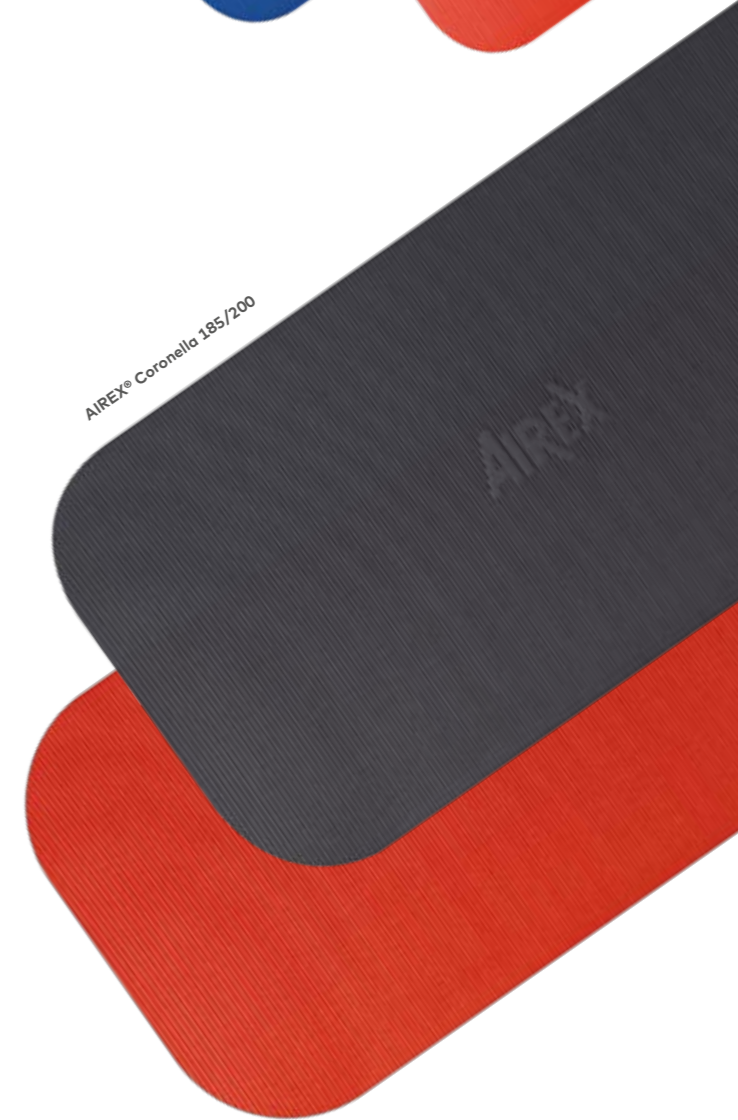

AIREX® Schools & Associations

My Space, My Team.

School and association sports span the broadest range of applications and have the highest demands.

School and association sports, e.g. gymnastics or martial arts, require mats of maximum performance level.

AIREX® products are suitable for all age groups and movement requirements. They play just as important role in school and association sports as in women's gymnastics. The dual function of mats and Balance-pads is invaluable for kindergarten and playgroups. They can be used to play around or to rest – either indoors, outdoors or in the water.

"The robust AIREX® Mats and Balance-pad products make a valuable contribution to training, sports and play. The AIREX® products superior cushioning properties provide softness as well as secure hold. The AIREX® tear-resistant, film-reinforced Titania and Diana gymnastics mats can withstand high loads both indoors and outdoors."

Paul Uhlir, Headmaster, AIREX® Academy

Coaches, trainers and teachers attach great importance to the protection of their protégés from injuries to support healthy growth and sports, and enhance their overall individual performance.

AIREX® Corona

The AIREX® Corona has been our most popular exercise mat for years. It delivers outstanding workout features. The AIREX® Corona fulfills all the key requirements expected from a perfect exercise mat by health professionals. No wonder that Corona has become No. #1 mat for physical therapy and personal training.

It provides enough space for all types of exercises, and is so comfortable that the user is motivated to reach new heights. Corona has top-class wearing comfort, skin feel and hygienic properties.