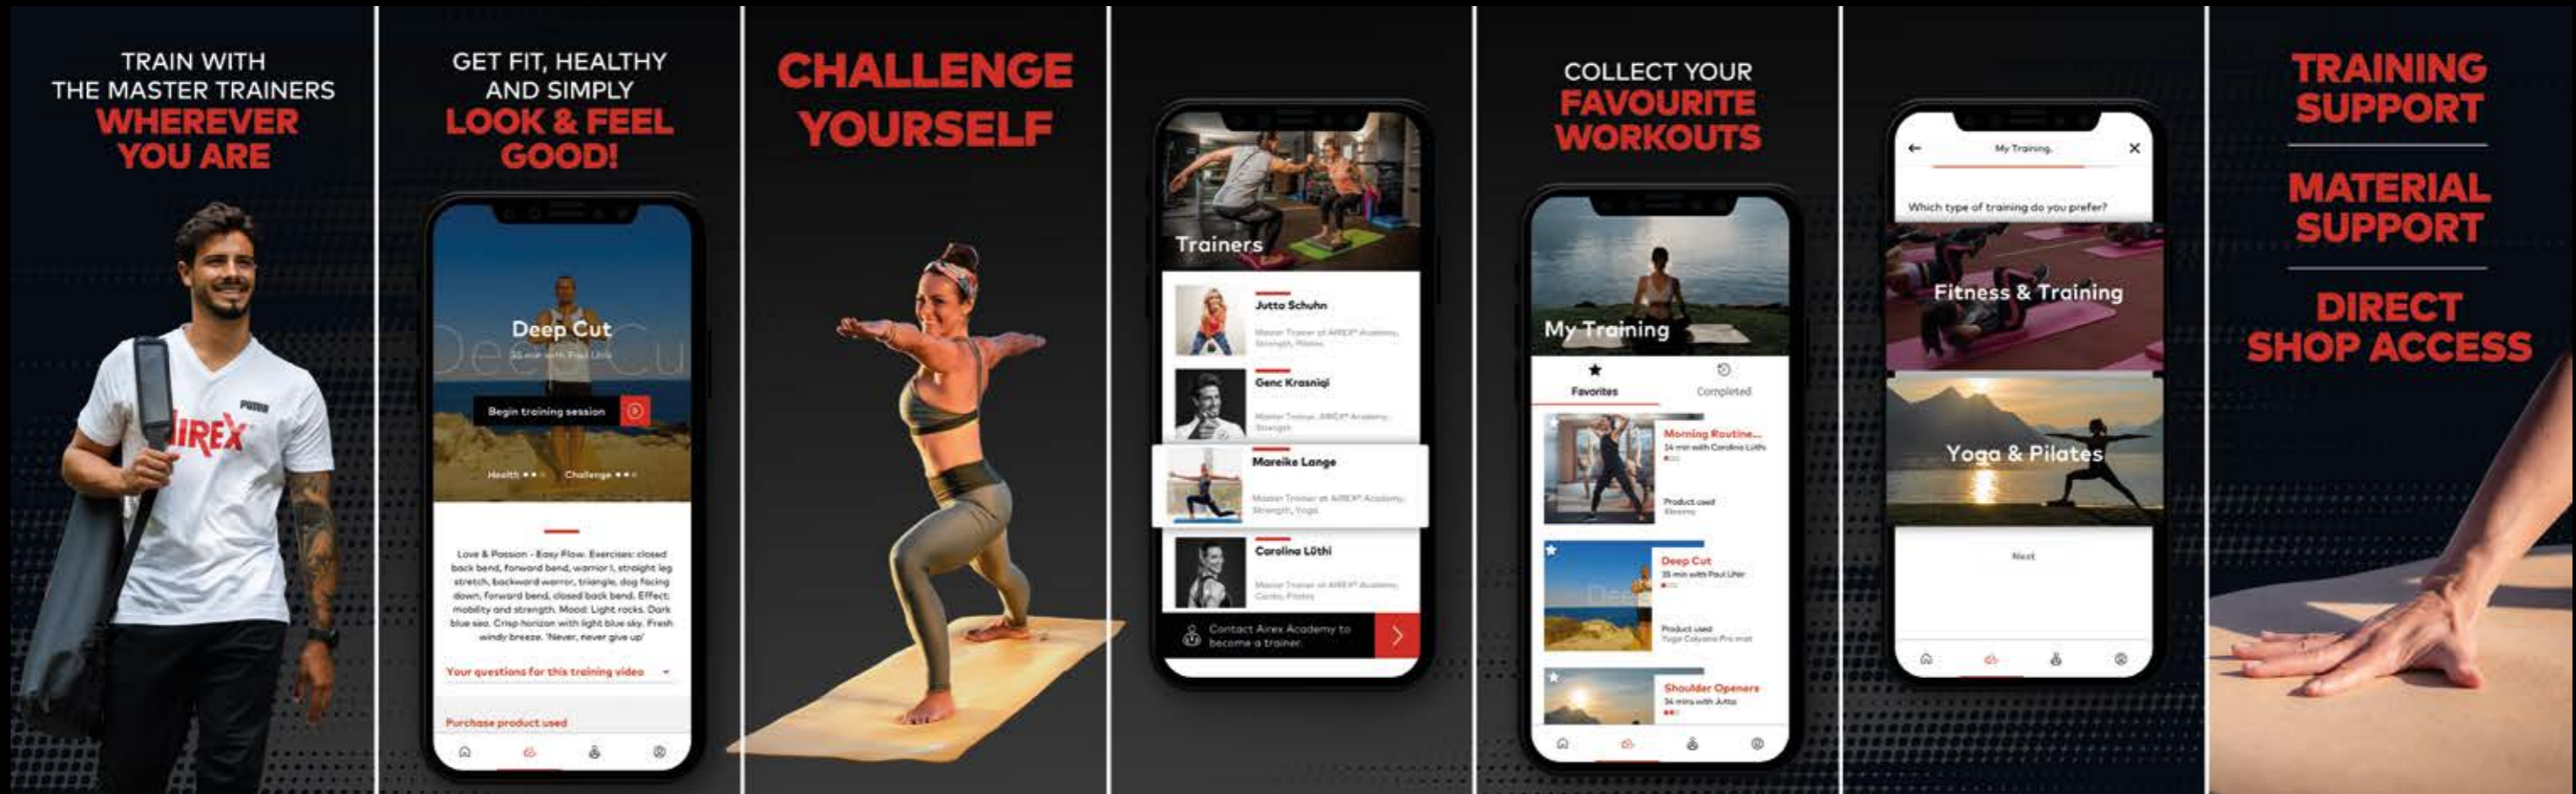

my-airex.com

instagram.com/airex