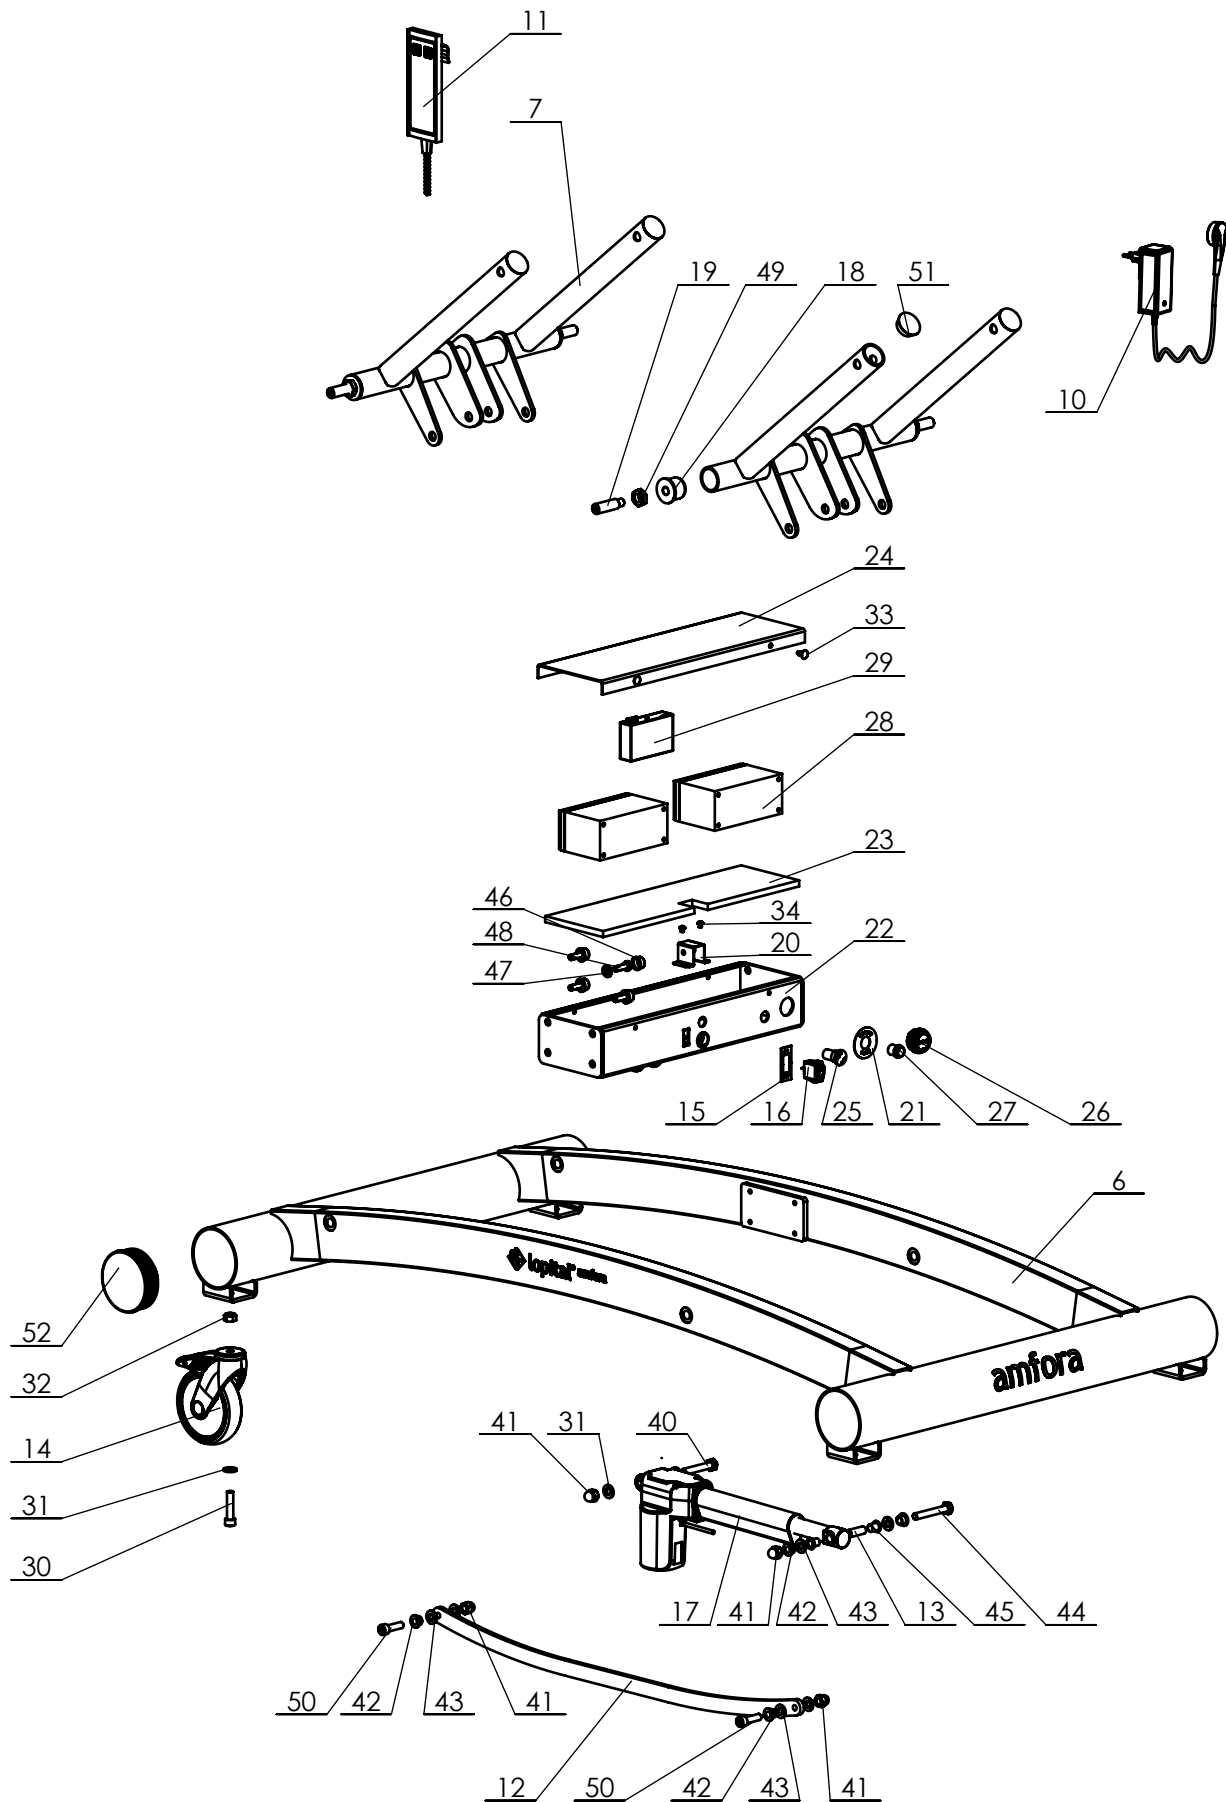

P:\SW-Tek\Pelikaan lijn\4011 Electric\chn

Signed	KA	Date	14-06-2018
Revised	- /KA	Date	-
Revised	- /KA	Date	-

Overview parts Amfora (Electric)

Copyright reserved by law   Unit of measurement: mm

Lopital Nederland bv

Type nr: 62004011 / 62004016