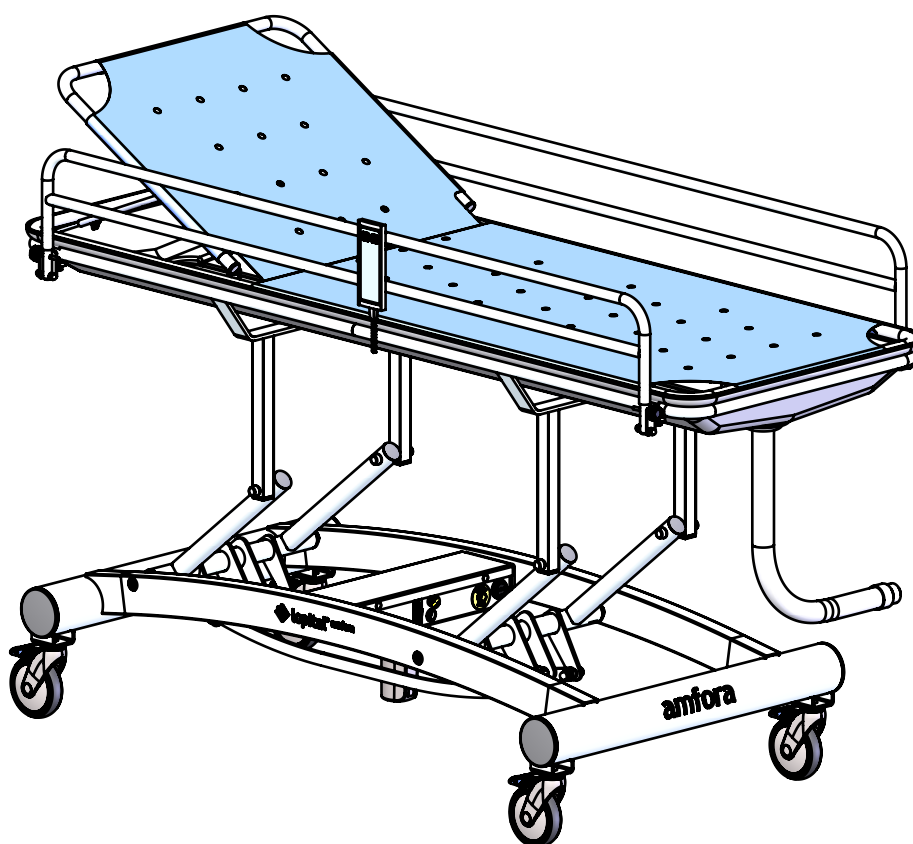

Amfora 62004011 / 62004016

Part nr.	QTY.	Art.nr.	Part
41	6		Capnut M10
42	6		Slide bearing 10x14x10
43	10		Washer M10
44	1		Hex bolt M10 x 70
45	1		Slide bearing 10x12x15
46	16		Screw cap M8
47	16		Cap ring M8
48	12		Hex bolt M8 x 25
49	4		Low Hex nut M16
50	4		Cylinder head screw M10x35
51	4		Tube cap Ø 40
52	4		Tube cap Ø100
53	4		Hex bolt M8 x 100
54	4		Locknut M8
55	16		Slide bearing 8x14x10
56	4		Tube cap 30x30

P:\SW-Tek\Pelikaan lijn\4011 Electric\sch\

Signed	KA	Date	14-06-2018
Revised	- /KA	Date	-
Revised	- /KA	Date	-

Overview parts Amfora (Electric)

Copyright reserved
by law

Unit of measure:
mm

Lopital Nederland bv

Type nr: 62004011 / 62004016