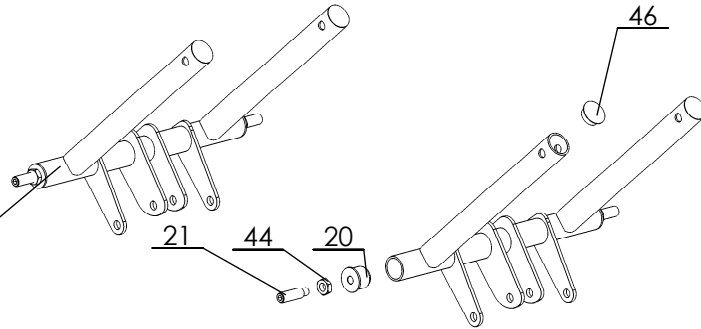

# Overview parts Vienna (Electric)

Copyright reserved by law

Unit of measurement: mm

Lopital Nederland bv

Type nr: 65004021/4026

27

4 Complete set (2 levers)

P:\SW-Ftek\Pelikaan lijn\4020\

## Vienna 65004021 / 65004026

Part nr.	QTY.	Art.nr.	Part
1	1	70402002 70402502	Frame 160 Frame 190
2	2	67904120 67904125	Side rail complete L=160 Side rail complete L=190
3	1	70230001	Chassis
4	1	70230003	Lever Set
5	2	70230025	Pull stroke
6	4	70519928	Castor Ø 125 mm braked
7	1	70550045	Switch On/Off
8	1	70235004	Actuator TA7
9	1	70550021	Bracket coupling
10	1	70550043	Sticker ELD
11	1	70235002	Transom electric.
12	1	70235006	Battery box filling
13	1	70235003	Lid transom
14	1	70210517	Emergency stop
15	1	70550018	Chassispart charger
16	1	70550014	Emergency lowering button
17	2	70560004	Battery Set
18	1	70550013	Controlbox
19	1	70550009	Hinge bush
20	4	70230008	Lever bearing
21	4	70307001	Custom screw
22	2	70411002*	Axis back adjusting
23	2	70411003	Hinge for back
24	1	70402001 70402501	Matress set 160 Matress set 190
25	2	70411004	Hook support
26	8	70402003	Stainless steel clip
27	1	70550007	Manual control
28	1	70550012	Charger incl. plug
29	1	70550044	Sticker on/off
30	4		Cylinder head screw M10 x 45
31	6		Washer M10
32	4		Locknut M10
33	4		Push in Rivet
34	2		Round head screw M5x6
35	1		Hex bolt M10x60
36	6		Capnut M10
37	6		Slide bearing 10x14x10
38	10		Washer M10
39	1		Hex bolt M10x70
40	1		Slide bearing 10x12x15

## Vienna 65004021 / 65004026

Part nr.	QTY.	Art.nr.	Part
41	12		Screw cap M8
42	12		Cap ring M8
43	12		Hex bolt M8x25
44	4		Low Hex nut M16
45	4		Cylinder head screw M10x35
46	4		Tube cap Ø40
47	4		Tube cap Ø100
48	4		Hex bolt M8 x 100
49	4		Locknut M8
50	16		Slide bearing 8x14x10
51	20		Washer M6
52	4		Locknut M6
53	3		Nut cap M6
54	2		Wingbolt M6x15
55	2		Hex bolt M6x30
56	8		Hex bolt M6x20
57	8		Chipboard screw M4x30
58	4		Tube cap 30x30