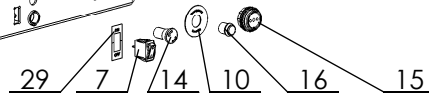

# Overview parts Vienna (Electric)

Copyright reserved by law

Unit of measurement: mm

Lopital Nederland bv

Type nr: 65004021/4026

27

4 Complete set (2 levers)

P:\SW-Ftek\Pelikaan lijn\4020\