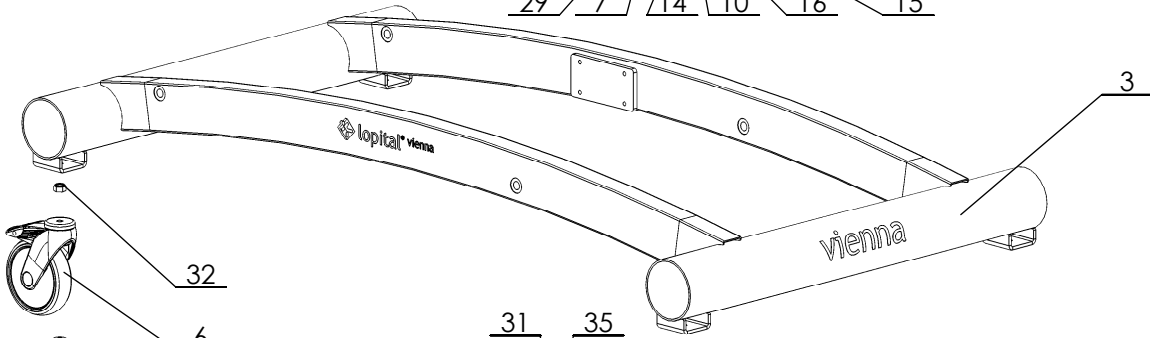

# Overview parts Vienna (Electric)

Copyright reserved by law

Unit of measurement: mm

Lopital Nederland bv

Type nr: 65004021/4026

27

4 Complete set (2 levers)

P:\SW-Ftek\Pelikaan lijn\4020\

## Overview parts Vienna (Electric)

Copyright reserved  
by law

Unit of measure-  
ment: mm

Lopital Nederland bv

Type nr: 65004021/4026

P:\SW-Fek\Pelikaan lijn\4020\

## Vienna 65004021 / 65004026

Part nr.	QTY.	Art.nr.	Part
41	12		Screw cap M8
42	12		Cap ring M8
43	12		Hex bolt M8x25
44	4		Low Hex nut M16
45	4		Cylinder head screw M10x35
46	4		Tube cap Ø40
47	4		Tube cap Ø100
48	4		Hex bolt M8 x 100
49	4		Locknut M8
50	16		Slide bearing 8x14x10
51	20		Washer M6
52	4		Locknut M6
53	3		Nut cap M6
54	2		Wingbolt M6x15
55	2		Hex bolt M6x30
56	8		Hex bolt M6x20
57	8		Chipboard screw M4x30
58	4		Tube cap 30x30