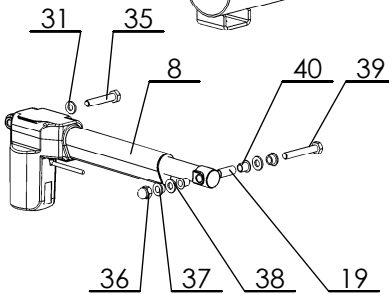

# Overview parts Vienna (Electric)

Copyright reserved by law

Unit of measurement: mm

Lopital Nederland bv

Type nr: 65004021/4026

27

4 Complete set (2 levers)

P:\SW-Ftek\Pelikaan lijn\4020\

## Vienna 65004021 / 65004026

Part nr.	QTY.	Art.nr.	Part
1	1	70402002 70402502	Frame 160 Frame 190
2	2	67904120 67904125	Side rail complete L=160 Side rail complete L=190
3	1	70230001	Chassis
4	1	70230003	Lever Set
5	2	70230025	Pull stroke
6	4	70519928	Castor Ø 125 mm braked
7	1	70550045	Switch On/Off
8	1	70235004	Actuator TA7
9	1	70550021	Bracket coupling
10	1	70550043	Sticker ELD
11	1	70235002	Transom electric.
12	1	70235006	Battery box filling
13	1	70235003	Lid transom
14	1	70210517	Emergency stop
15	1	70550018	Chassispart charger
16	1	70550014	Emergency lowering button
17	2	70560004	Battery Set
18	1	70550013	Controlbox
19	1	70550009	Hinge bush
20	4	70230008	Lever bearing
21	4	70307001	Custom screw
22	2	70411002*	Axis back adjusting
23	2	70411003	Hinge for back
24	1	70402001 70402501	Matress set 160 Matress set 190
25	2	70411004	Hook support
26	8	70402003	Stainless steel clip
27	1	70550007	Manual control
28	1	70550012	Charger incl. plug
29	1	70550044	Sticker on/off
30	4		Cylinder head screw M10 x 45
31	6		Washer M10
32	4		Locknut M10
33	4		Push in Rivet
34	2		Round head screw M5x6
35	1		Hex bolt M10x60
36	6		Capnut M10
37	6		Slide bearing 10x14x10
38	10		Washer M10
39	1		Hex bolt M10x70
40	1		Slide bearing 10x12x15

## Vienna 65004021 / 65004026

Part nr.	QTY.	Art.nr.	Part
41	12		Screw cap M8
42	12		Cap ring M8
43	12		Hex bolt M8x25
44	4		Low Hex nut M16
45	4		Cylinder head screw M10x35
46	4		Tube cap Ø40
47	4		Tube cap Ø100
48	4		Hex bolt M8 x 100
49	4		Locknut M8
50	16		Slide bearing 8x14x10
51	20		Washer M6
52	4		Locknut M6
53	3		Nut cap M6
54	2		Wingbolt M6x15
55	2		Hex bolt M6x30
56	8		Hex bolt M6x20
57	8		Chipboard screw M4x30
58	4		Tube cap 30x30