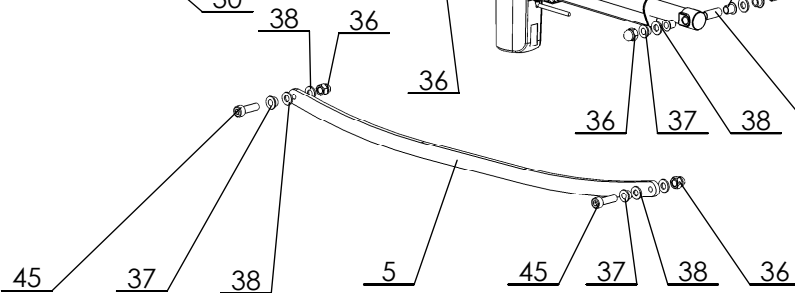

# Overview parts Vienna (Electric)

Copyright reserved by law

Unit of measurement: mm

Lopital Nederland bv

Type nr: 65004021/4026

27

4 Complete set (2 levers)

P:\SW-Ftek\Pelikaan lijn\4020\

## Overview parts Vienna (Electric)

Copyright reserved  
by law

Unit of measure-  
ment: mm

Lopital Nederland bv

Type nr: 65004021/4026

P:\SW-Fek\Pelikaan lijn\4020\

## Vienna 65004021 / 65004026

Part nr.	QTY.	Art.nr.	Part
41	12		Screw cap M8
42	12		Cap ring M8
43	12		Hex bolt M8x25
44	4		Low Hex nut M16
45	4		Cylinder head screw M10x35
46	4		Tube cap Ø40
47	4		Tube cap Ø100
48	4		Hex bolt M8 x 100
49	4		Locknut M8
50	16		Slide bearing 8x14x10
51	20		Washer M6
52	4		Locknut M6
53	3		Nut cap M6
54	2		Wingbolt M6x15
55	2		Hex bolt M6x30
56	8		Hex bolt M6x20
57	8		Chipboard screw M4x30
58	4		Tube cap 30x30

## Overview parts Vienna (Electric)

Copyright reserved  
by law

Unit of measure-  
ment: mm

Lopital Nederland bv

Type nr: 65004021/4026