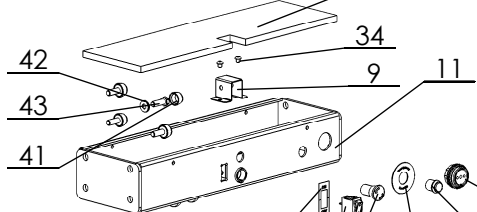

# Overview parts Vienna (Electric)

Copyright reserved by law

Unit of measurement: mm

Lopital Nederland bv

Type nr: 65004021/4026

27

4 Complete set (2 levers)

P:\SW-Ftek\Pelikaan lijn\4020\

## Vienna 65004021 / 65004026

Part nr.	QTY.	Art.nr.	Part
1	1	70402002 70402502	Frame 160 Frame 190
2	2	67904120 67904125	Side rail complete L=160 Side rail complete L=190
3	1	70230001	Chassis
4	1	70230003	Lever Set
5	2	70230025	Pull stroke
6	4	70519928	Castor Ø 125 mm braked
7	1	70550045	Switch On/Off
8	1	70235004	Actuator TA7
9	1	70550021	Bracket coupling
10	1	70550043	Sticker ELD
11	1	70235002	Transom electric.
12	1	70235006	Battery box filling
13	1	70235003	Lid transom
14	1	70210517	Emergency stop
15	1	70550018	Chassispart charger
16	1	70550014	Emergency lowering button
17	2	70560004	Battery Set
18	1	70550013	Controlbox
19	1	70550009	Hinge bush
20	4	70230008	Lever bearing
21	4	70307001	Custom screw
22	2	70411002*	Axis back adjusting
23	2	70411003	Hinge for back
24	1	70402001 70402501	Matress set 160 Matress set 190
25	2	70411004	Hook support
26	8	70402003	Stainless steel clip
27	1	70550007	Manual control
28	1	70550012	Charger incl. plug
29	1	70550044	Sticker on/off
30	4		Cylinder head screw M10 x 45
31	6		Washer M10
32	4		Locknut M10
33	4		Push in Rivet
34	2		Round head screw M5x6
35	1		Hex bolt M10x60
36	6		Capnut M10
37	6		Slide bearing 10x14x10
38	10		Washer M10
39	1		Hex bolt M10x70
40	1		Slide bearing 10x12x15

## Vienna 65004021 / 65004026

Part nr.	QTY.	Art.nr.	Part
41	12		Screw cap M8
42	12		Cap ring M8
43	12		Hex bolt M8x25
44	4		Low Hex nut M16
45	4		Cylinder head screw M10x35
46	4		Tube cap Ø40
47	4		Tube cap Ø100
48	4		Hex bolt M8 x 100
49	4		Locknut M8
50	16		Slide bearing 8x14x10
51	20		Washer M6
52	4		Locknut M6
53	3		Nut cap M6
54	2		Wingbolt M6x15
55	2		Hex bolt M6x30
56	8		Hex bolt M6x20
57	8		Chipboard screw M4x30
58	4		Tube cap 30x30