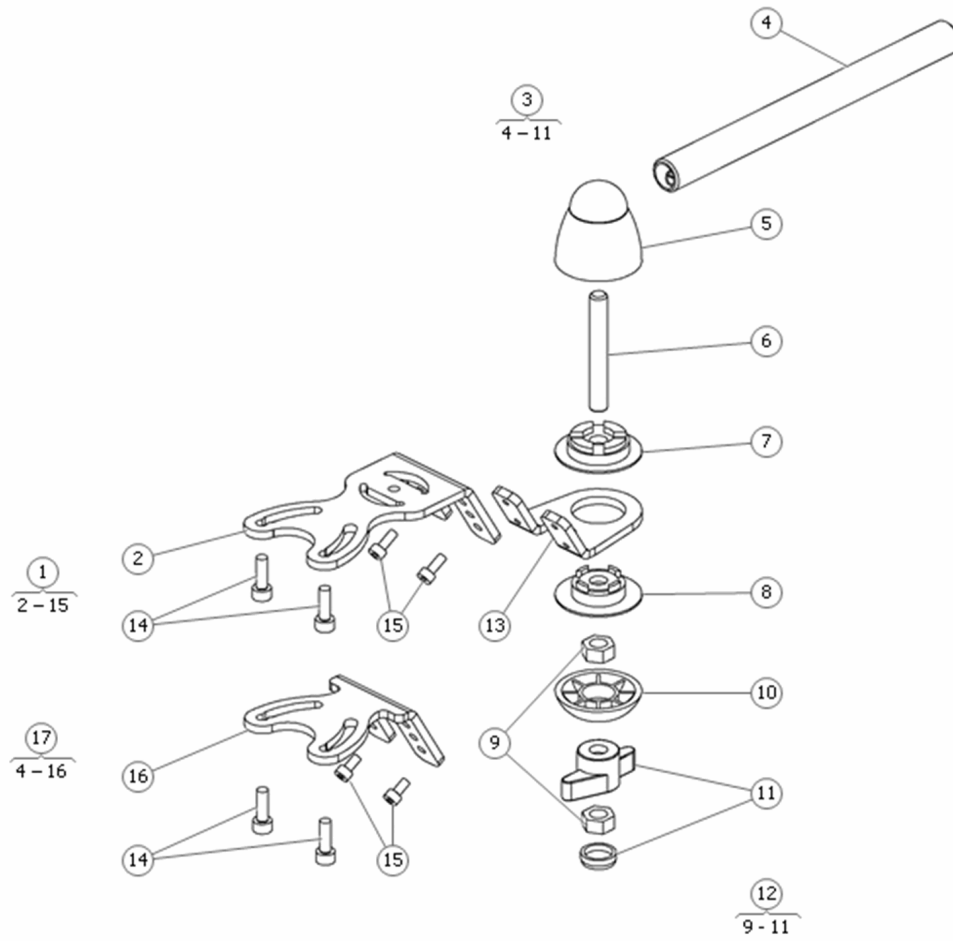

Pos	Qty	Stock Code	Description	Remark
1	1	1822455	PANEL HOLDER L=335	
1	1	1822456	PANEL HOLDER L=435	
2	1	316303	PANEL HOLDER	
3	1	313811	HINGE L=435	
3	1	313812	HINGE L=335	
4	1	308984	TUBE L=335	
4	1	310038	TUBE L=435	
5	1	310021	HINGE	
6	1	612448-99-0	SCREW, ISO 4029 M8x60 A2	
7	1	310425	LOCK WASHER	
8	1	310424	LOCK WASHER	
9	1	600228-99-0	LOCK NUT M8 FZB *	
10	1	310023	WASHER CONCAVE	
11	1	602825	LOCK HANDLE	
12	1	1825556	ADJUSTMENT KNOB KIT	
13	1	316292	PLATE	
14	1	601165-99-0	BOLT MC6S 5x16 fzb *	
15	1	600183-99-0	BOLT MC6S 4x10 fzb *	
16	1	317061	PANEL HOLDER V2	
17	1	1824242	PANEL HOLDER V2 L=335