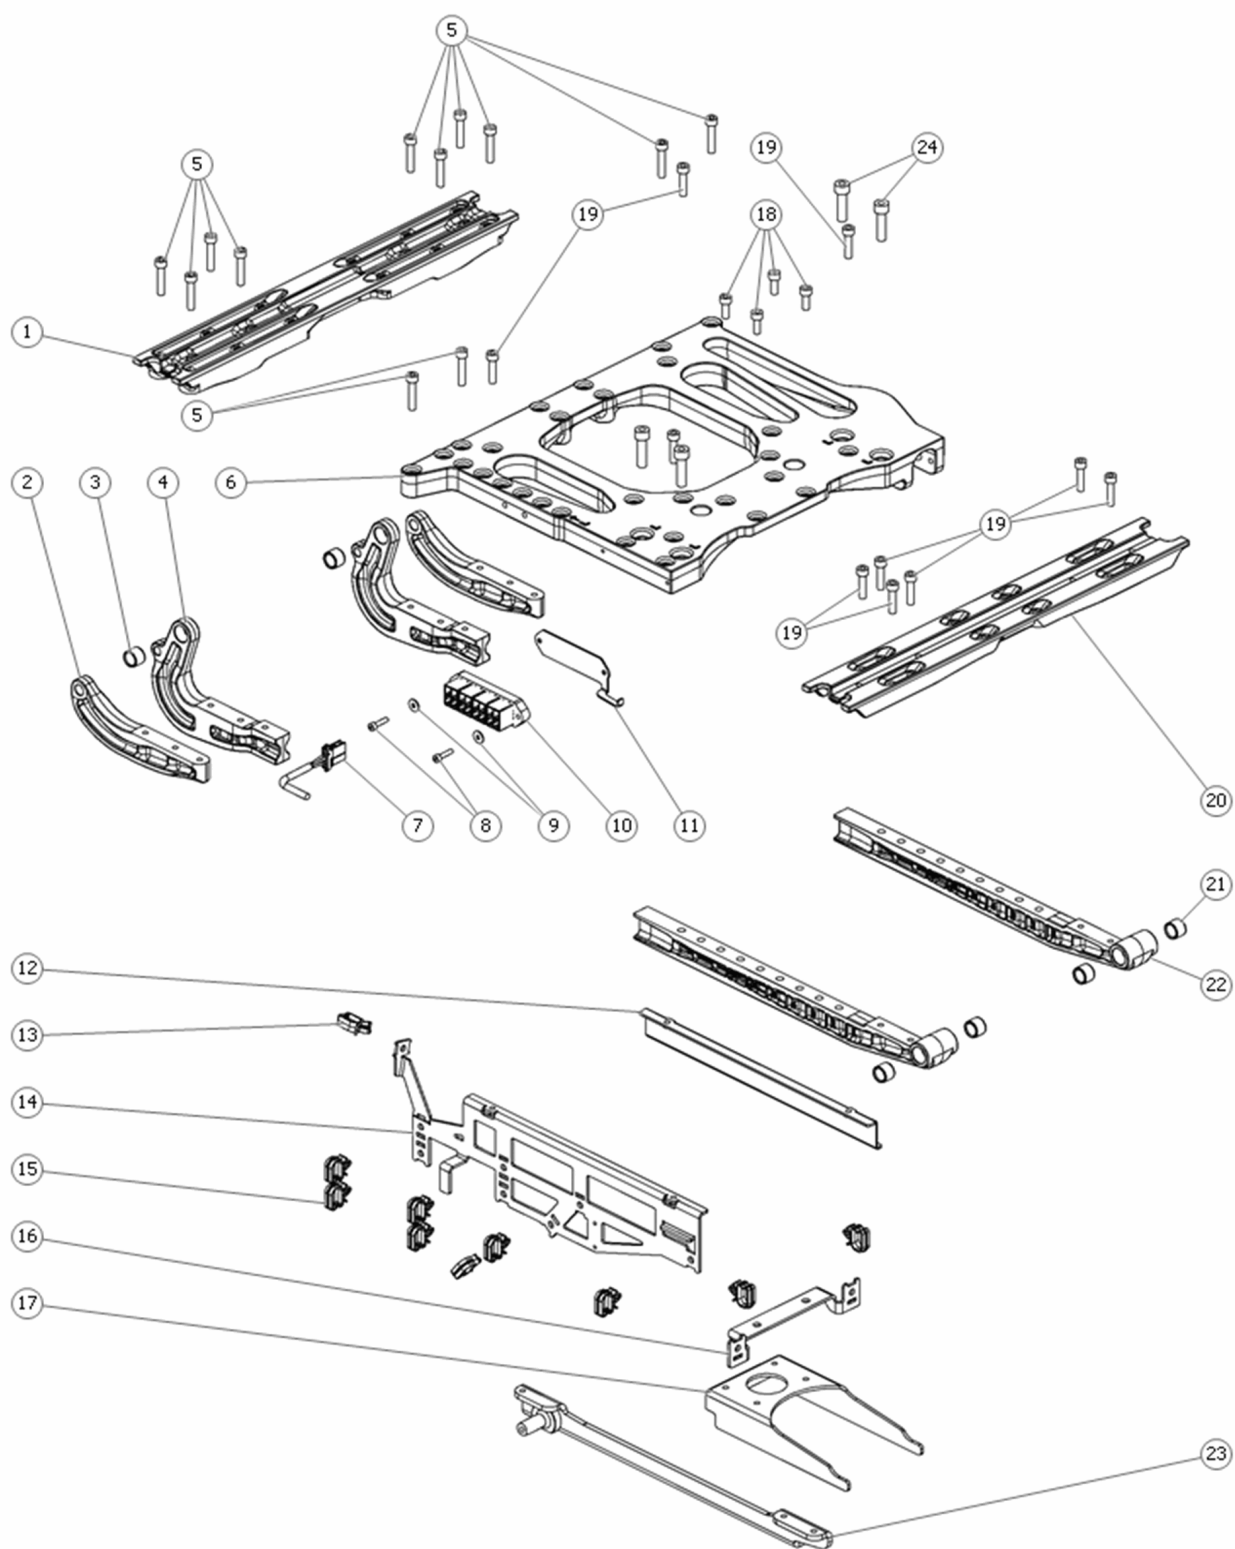

Pos	Qty	Stock Code	Description	Remark
1	1	1828901	BRACKET REAR SEATFRAME	
2	1	1828900	BRACKET ARMR ADJUSTMENT	
3	1	1828364	BRACKET BACKREST HINGE HD	
4	1	1825542	BUSHING 12/16x12 PDE	
5	1	1828908	SCREW ISO 4762, M6x30 FZB	
6	1	1828905	SEAT FRAME CENTER	
7	1	1825540	CABLE	
8	1	600272-99-0	BOLT MC6S 4x16 fzb *	
9	1	600829-99-0	WASH BRB 4.3x12x 1 fzb DIN 9021 B	
10	1	1821304	JUNCTION BOX	
11	1	1828907	BRACKET JUNCTION BOX SEAT FRAME	
12	1	1828373	BRACKET SEAT FRAME	
13	1	602510	CABLE HOLD HCMP06 B12-20 *	
14	1	1828372	BRACKET CABLE MOUNT	
15	1	612953-00-0	CABLE CLIP 20x10x28 M6	
16	1	1828906	BRACKET CABLE HOLDER SEAT FRAME	
17	1	1828374	SUPPORT SEAT FRAME	
18	1	600743-99-0	BOLT MC6S 6x16 fzb *	
19	1	600195-99-0	BOLT MC6S 6x25 fzb *	
20	1	1828349	BRACKET	
21	1	1825542	SLIDE BEARING	
22	1	1828348	BRACKET	
23	1	1828346	BRACKET	
24	1	600880-99-0	BOLT 8x30 ISO4762 fzb