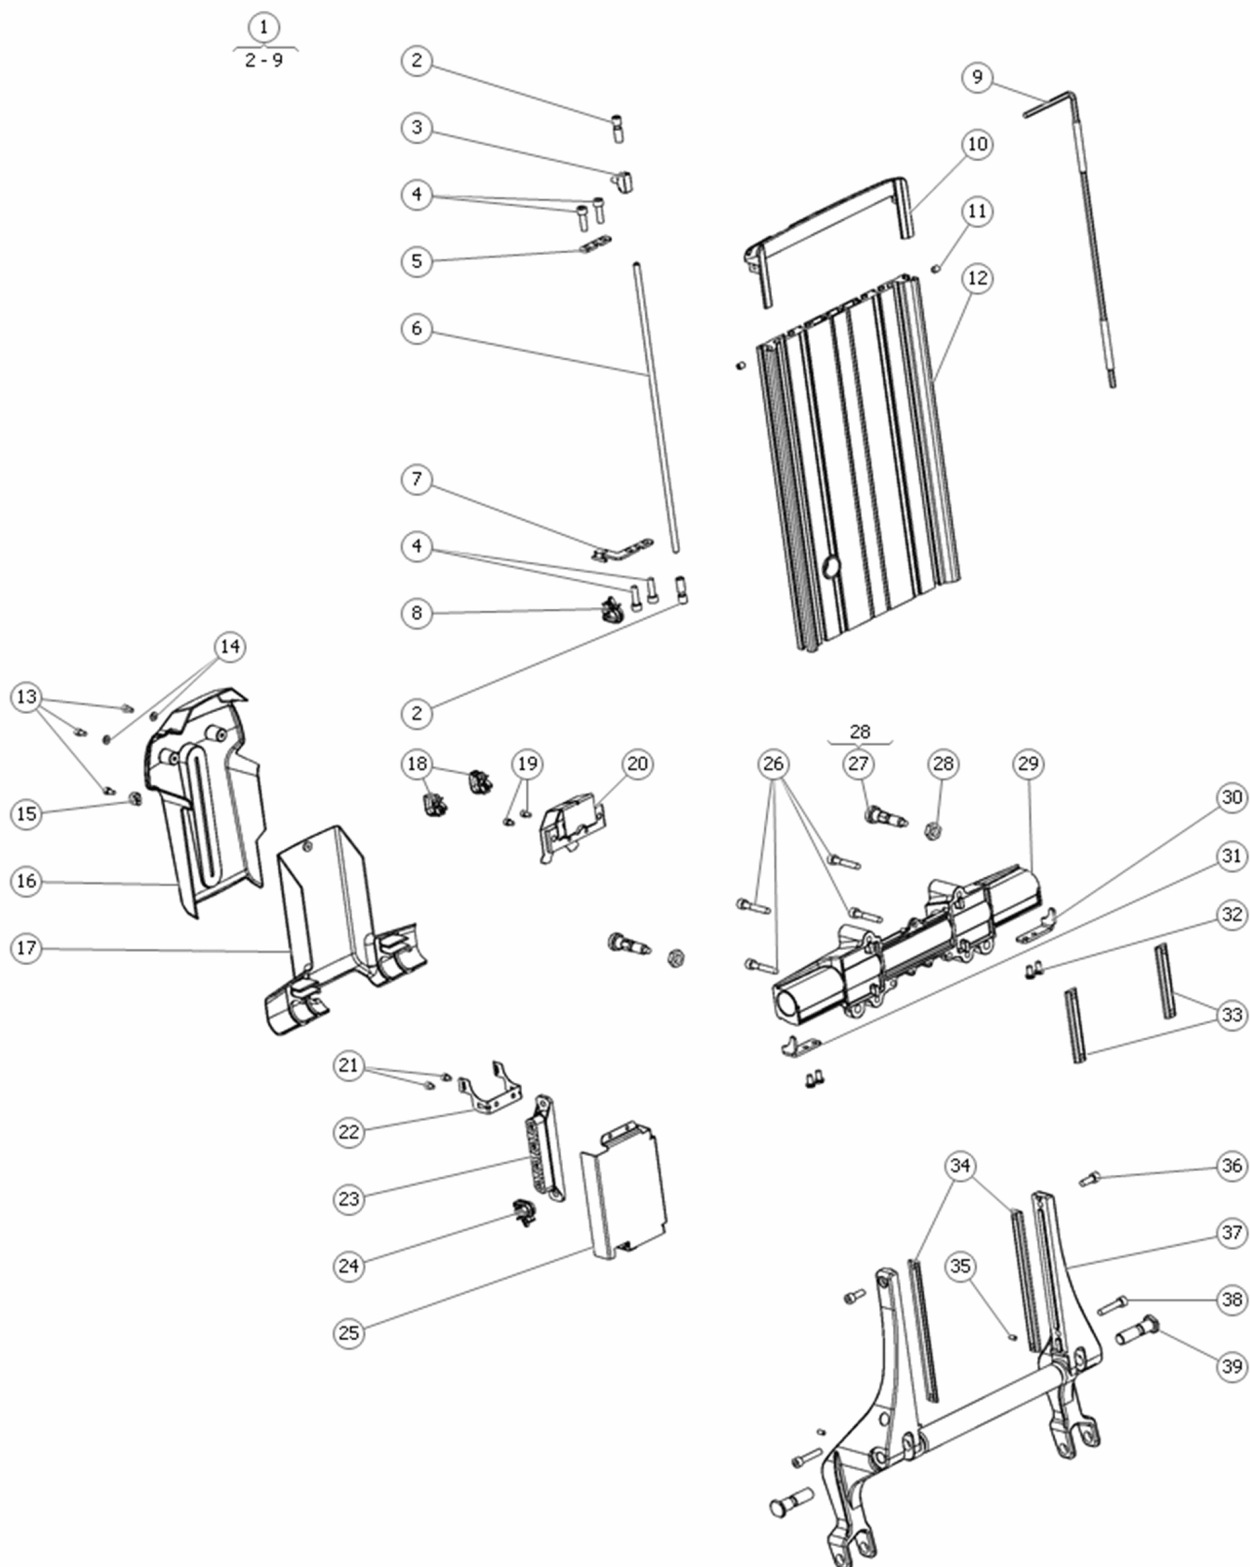

SPARE PARTS CATALOG

Corpus HD

Seating system for Permobil power wheelchairs

permobil
THE POWER OF MOBILITY

Contents

Seat frame	
Seat widening	
Backrest hinge	
Backrest, slide and fixed	
Backrest plates	
Backrest recline options	
Armrest left	
Armrest right	
Panel holders	
Panel holder PLG	
Legrest	
Foot plate brackets	
Footplates	
Legrest control	
Tilt	
Adapter plate, no tilt	
Cushions and supports	
Electronics	
Contact information	

Pos	Qty	Stock Code	Description	Remark
1	1	1828353	Depth Kit 19/20	
1	1	1828354	Depth Kit 21/22	
1	1	1828355	SEAT FRAME	
1	1	1828355	Depth Kit 23/24	
1	1	1828356	Depth Kit 25/26	
2	1	321081	SEATPLATE	
3	1	321079	VELCRO TAPE	
4	1	320129	VELCRO TAPE	
5	1	1829017	STICKER: 'SE USER MANUAL/ASSEMBLY INSTRUCTION'	
6	1	601422-99-0	BOLT K6S 6x12 fzb *	
7	1	1827491	PLASTIC PLUG	
8	1	600195-99-0	BOLT MC6S 6x25 fzb *	
9	1	1828357	Unitrack Rail 19 Depth	
9	1	1828358	Unitrack Rail 21" Depth	
9	1	1828359	UNITRACK BRACKET	
9	1	1828359	Unitrack Rail 23" Depth	
9	1	1828360	Unitrack Rail 25" Depth	
10	1	1828351	COVER	Right
11	1	1828350	COVER	Left
12	1	600237-99-0	WASH BRB 5.3x10x 1 fzb *	
13	1	600543-99-0	BOLT MC6S 5x20 fzb *	
14	1	321082	SEATPLATE	
15	1	600743-99-0	BOLT MC6S 6x16 fzb	
16	1	600195-99-0	BOLT MC6S 6x25 fzb	
17	1	1828352	PLATE SEAT WIDTH 470-620mm HD	