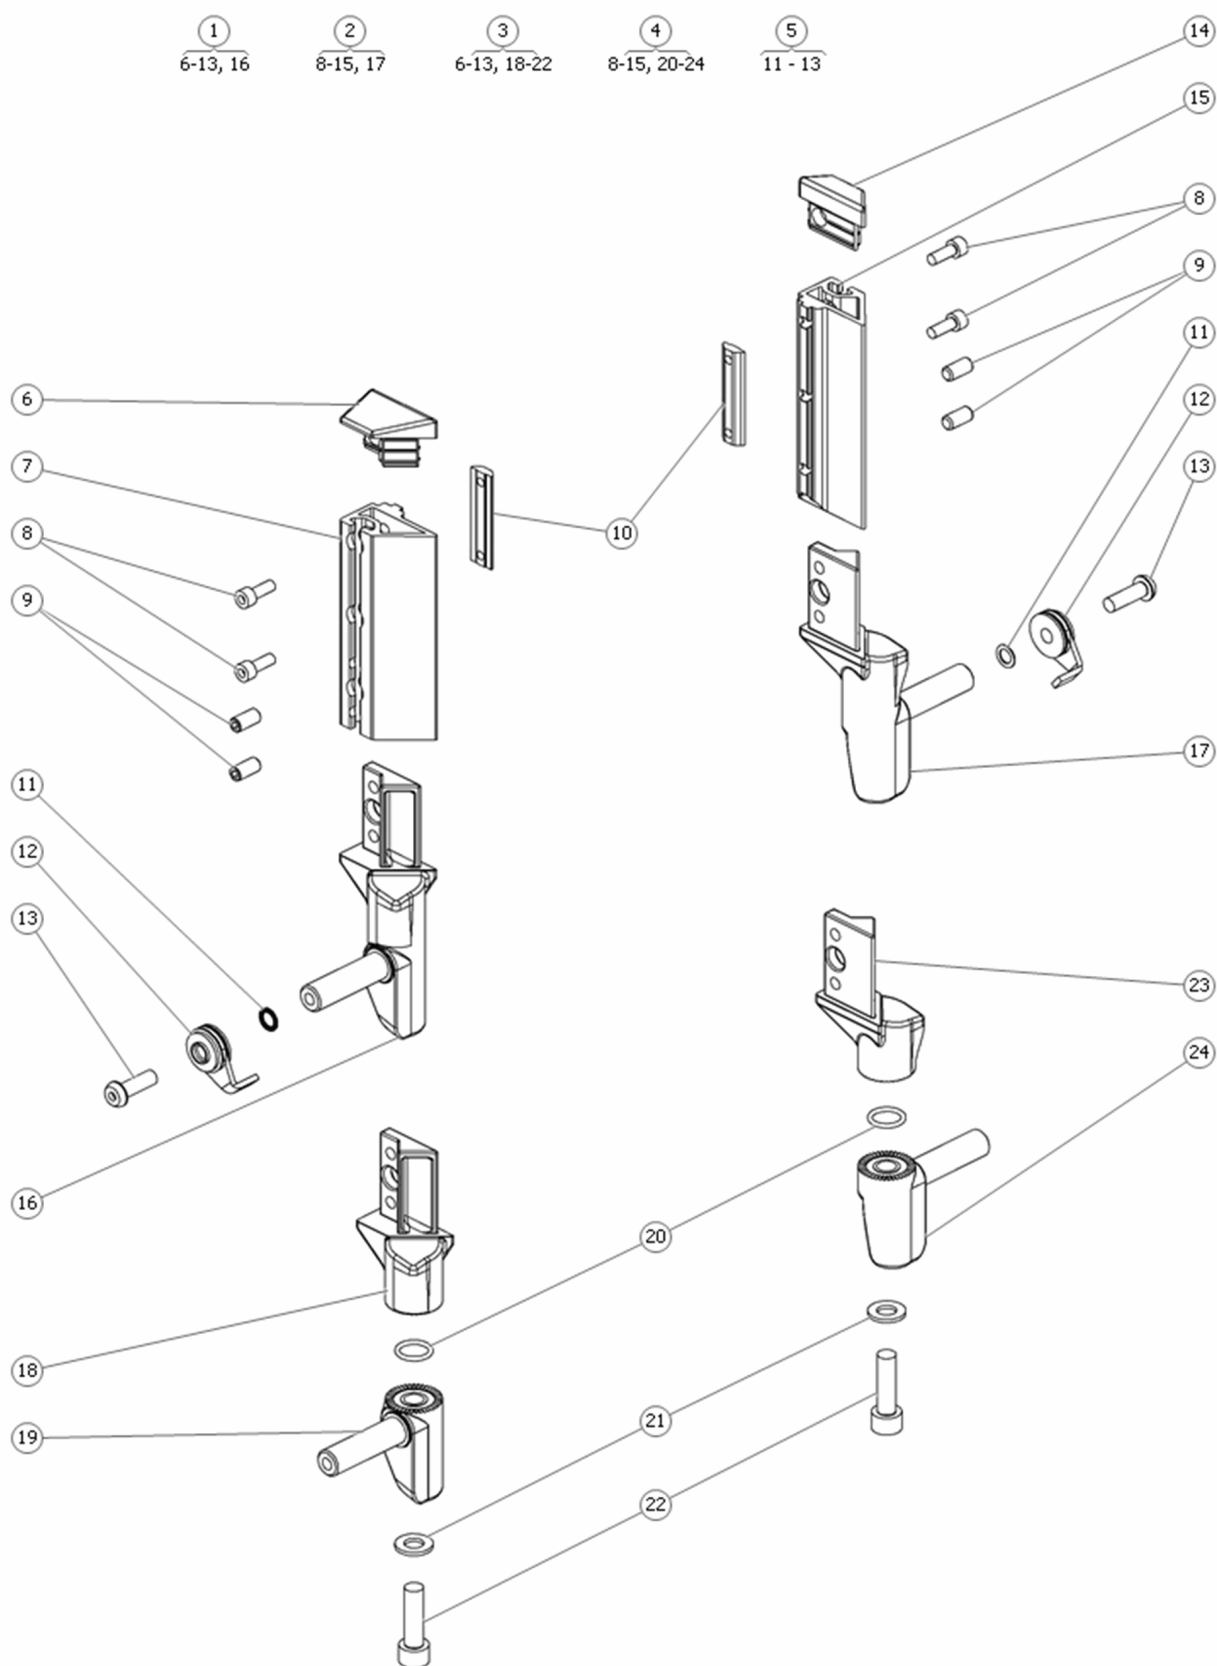

Pos	Qty	Stock Code	Description	Remark
1	1	1828817	FOOTPLATE BRACKET, LEFT	
2	1	1828818	FOOTPLATE BRACKET, RIGHT	
3	1	1828731	FOOTPLATE BRACKET LEFT ADJUSTABLE	
4	1	1828732	FOOTPLATE BRACKET RIGHT ADJUSTABLE	
5	1	308371-99-0	FRICTIONBRAKE FOOTPLATE	
6	1	1828650	PLASTIC PLUG LEFT	
7	1	320844	PROFILE	
8	1	600743-99-0	BOLT MC6S 6x16 fzb *	
9	1	613991	SCREW ISO 4029, M8x16 fzb	
10	1	1828649	NUT UNITRACK 45mm	
11	1	602127-99-0	WASH SCHNORR 8,4*13*0,8 *	
12	1	306983	FRICTION BRAKE	
13	1	602165-99-0	BOLT K6S 8x 25 FZB	
14	1	1828651	PLASTIC PLUG RIGHT	
15	1	320849	PROFILE	
16	1	321101	FOOTSUPPORT	
17	1	321102	FOOTSUPPORT	
18	1	320847	ADAPTER	
19	1	320872	FOOTSUPPORT	
20	1	1823501	RUBBER RING	
21	1	600241-99-0	WASH BRB 10.5x20x2 fzb *	
22	1	614011	SCREW ISO 4762, M10x35x1.25 fzb	
23	1	320848	ADAPTER	
24	1	320870	FOOTSUPPORT