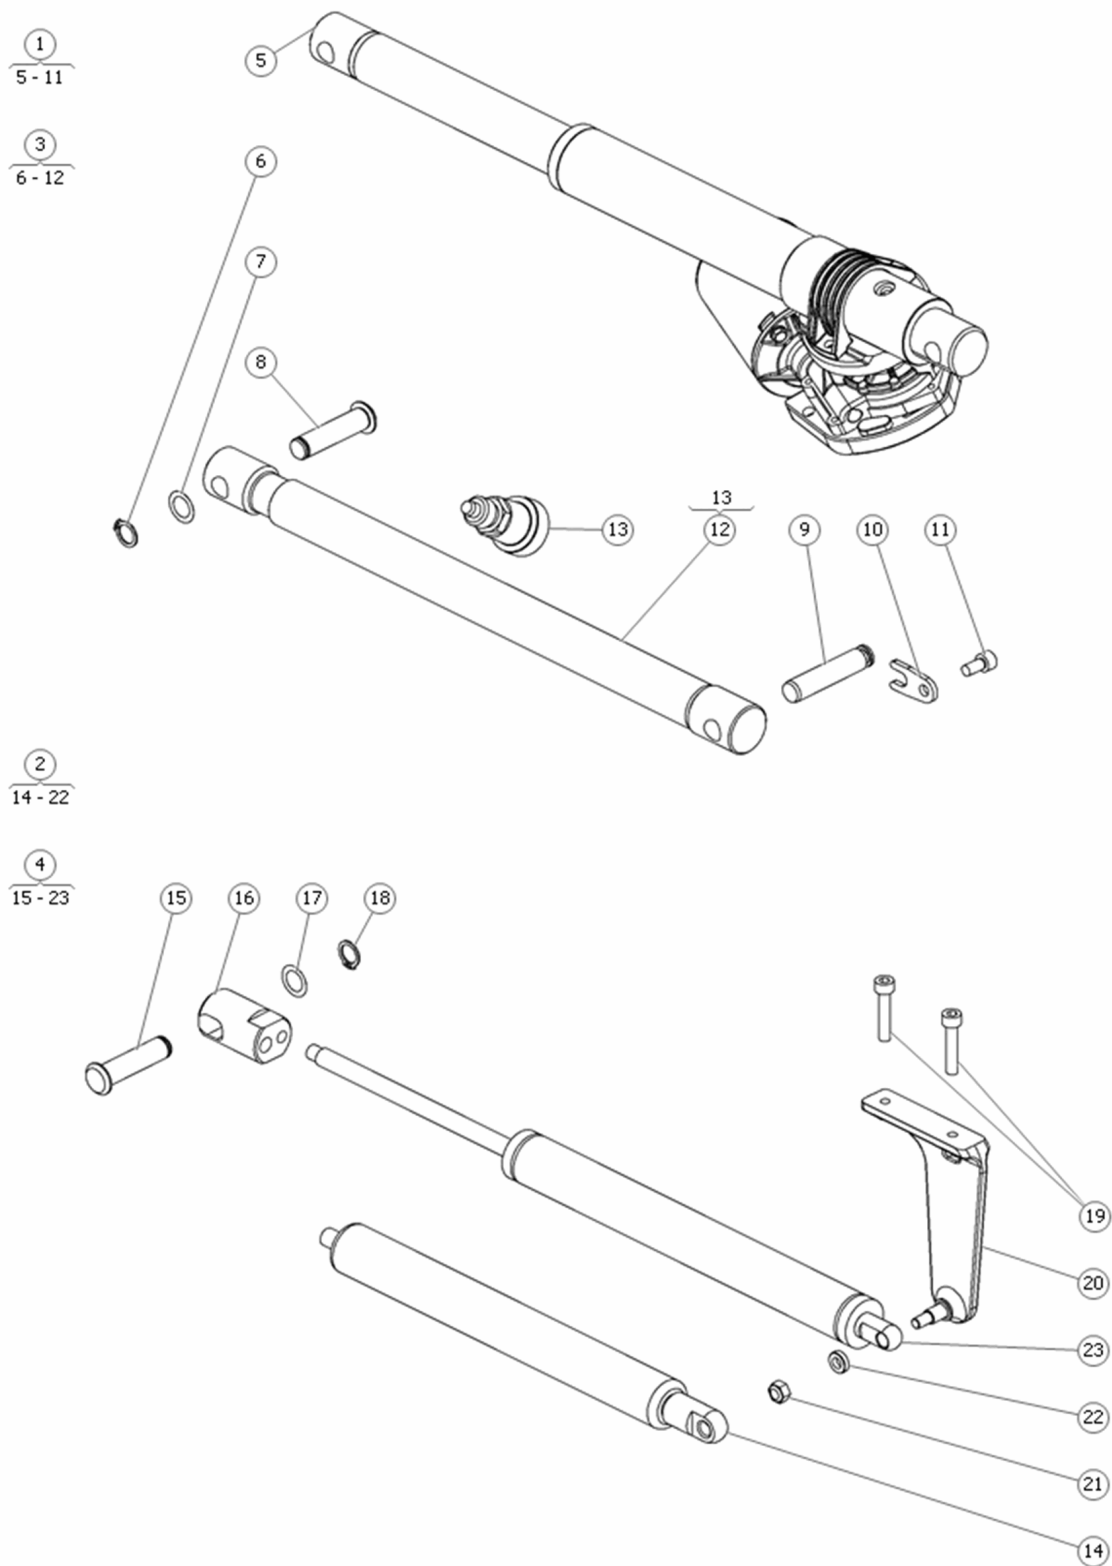

Pos	Qty	Stock Code	Description	Remark
1	1	1828370	ACTUATOR KIT ICS RE35 150+150 (stroke)	
2	1	321145	GAS SPRING	
3	1	1828371	ACTUATOR MANUAL CONTROL BACKREST	
4	1	322096	DAMPER MANUAL RECLINE	
5	1	614009	ACTUATOR BACKREST CORPUS HD	
6	1	601225-99-0	CIRCLIP SgA 12 DIN471 *	
7	1	602647-99-0	SHIM WASHER	
8	1	1828385	PIN Ø12mm	
9	1	321069	PIN	
10	1	321070	LOCKING WASHER	
11	1	613590	HEXAGON SOCKET HEAD CAP SCREW	
12	1	321133	TUBE	
13	1	614016	ADJUSTABLE SCREW	
14	1	1828384	GAS SPRING 150mm	For powered recline
15	1	1828385	PIN Ø12mm	
16	1	1828383	BRACKET GAS SPRING	
17	1	602647-99-0	SHIM WASHER	
18	1	601225-99-0	CIRCLIP SgA 12 DIN471 *	
19	1	1828908	SCREW M6x30 10.9 ISO 4762	
20	1	1828382	BRACKET GAS SPRING BACKREST RECLINE	
21	1	600227-99-0	LOCK NUT M6 FZB *	
22	1	601246-99-0	WASH TBRSUB 6.4x12x3 fzb	
23	1	614361	GAS SPRING	For manual recline