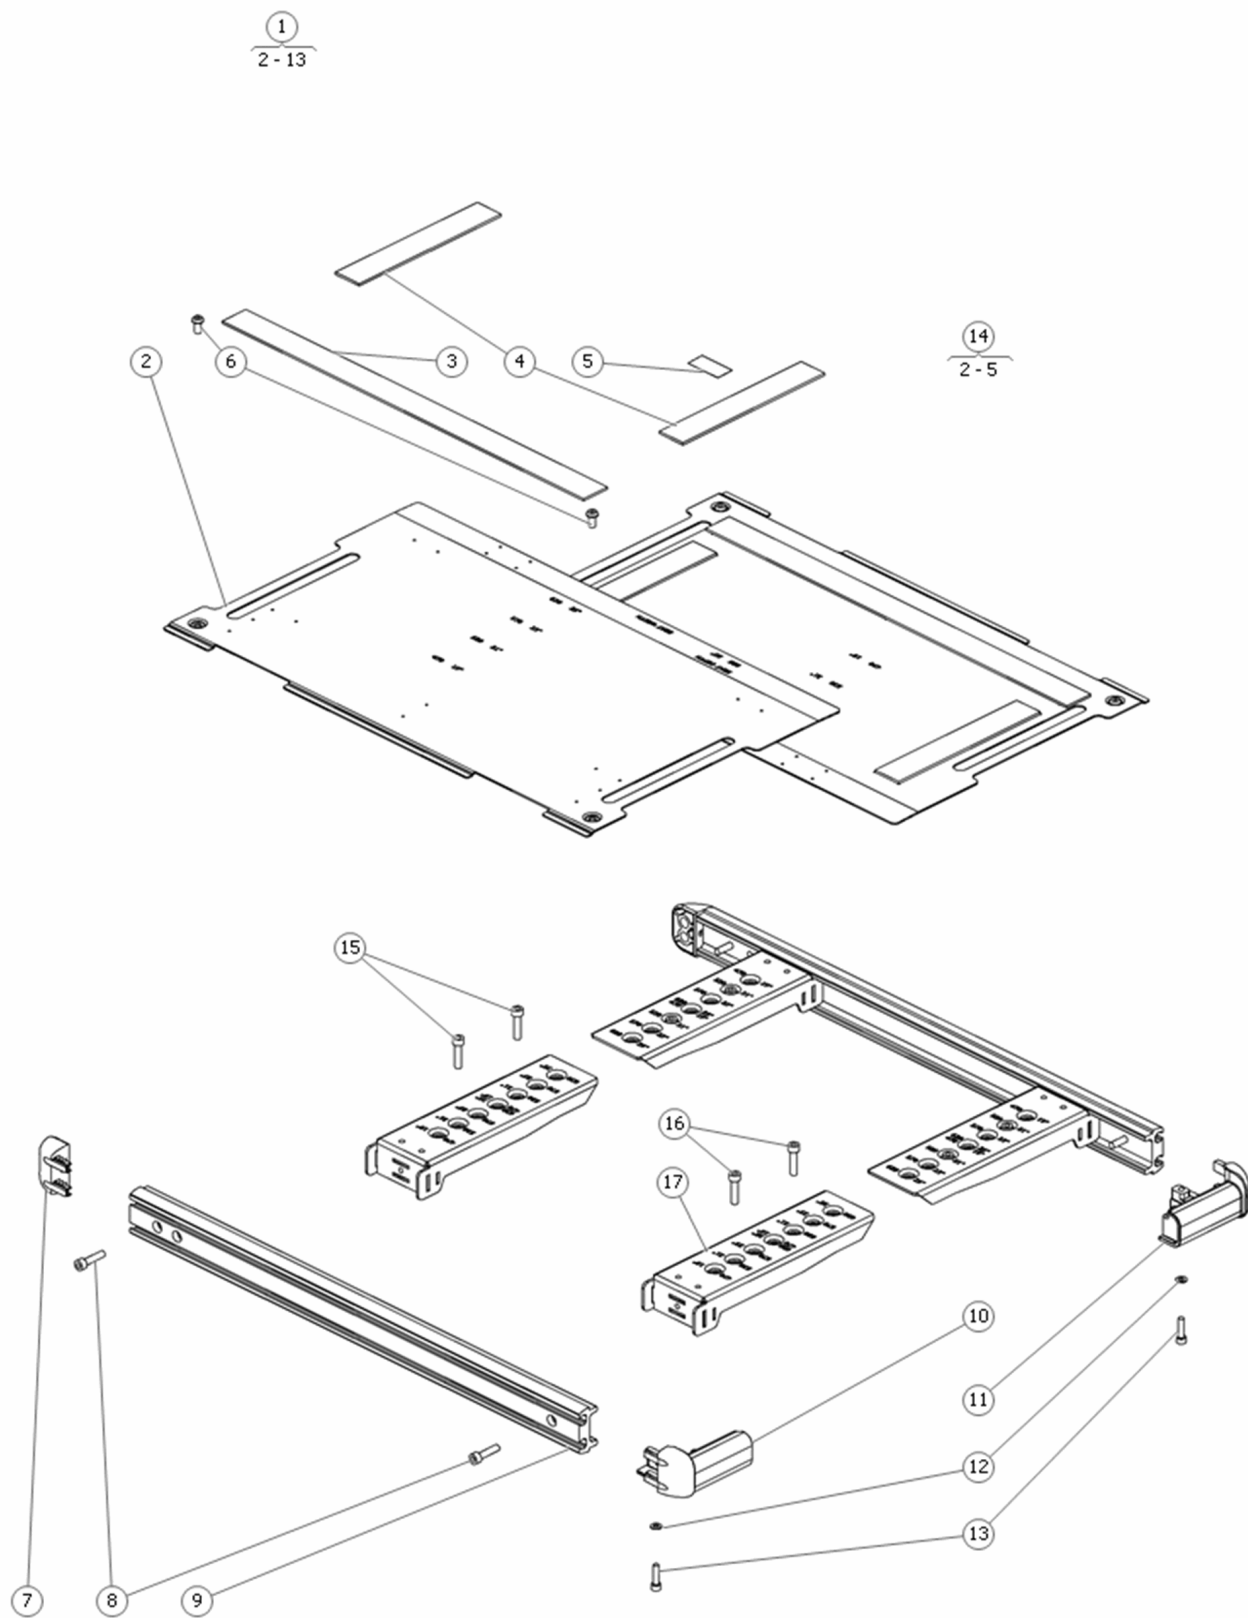

SPARE PARTS CATALOG

Corpus HD

Seating system for Permobil power wheelchairs

permobil
THE POWER OF MOBILITY

Contents

Seat frame	
Seat widening	
Backrest hinge	
Backrest, slide and fixed	
Backrest plates	
Backrest recline options	
Armrest left	
Armrest right	
Panel holders	
Panel holder PLG	
Legrest	
Foot plate brackets	
Footplates	
Legrest control	
Tilt	
Adapter plate, no tilt	
Cushions and supports	
Electronics	
Contact information	

Pos	Qty	Stock Code	Description	Remark
1	1	1828353	Depth Kit 19/20	
1	1	1828354	Depth Kit 21/22	
1	1	1828355	SEAT FRAME	
1	1	1828355	Depth Kit 23/24	
1	1	1828356	Depth Kit 25/26	
2	1	321081	SEATPLATE	
3	1	321079	VELCRO TAPE	
4	1	320129	VELCRO TAPE	
5	1	1829017	STICKER: 'SE USER MANUAL/ASSEMBLY INSTRUCTION'	
6	1	601422-99-0	BOLT K6S 6x12 fzb *	
7	1	1827491	PLASTIC PLUG	
8	1	600195-99-0	BOLT MC6S 6x25 fzb *	
9	1	1828357	Unitrack Rail 19 Depth	
9	1	1828358	Unitrack Rail 21" Depth	
9	1	1828359	UNITRACK BRACKET	
9	1	1828359	Unitrack Rail 23" Depth	
9	1	1828360	Unitrack Rail 25" Depth	
10	1	1828351	COVER	Right
11	1	1828350	COVER	Left
12	1	600237-99-0	WASH BRB 5.3x10x 1 fzb *	
13	1	600543-99-0	BOLT MC6S 5x20 fzb *	
14	1	321082	SEATPLATE	
15	1	600743-99-0	BOLT MC6S 6x16 fzb	
16	1	600195-99-0	BOLT MC6S 6x25 fzb	
17	1	1828352	PLATE SEAT WIDTH 470-620mm HD	