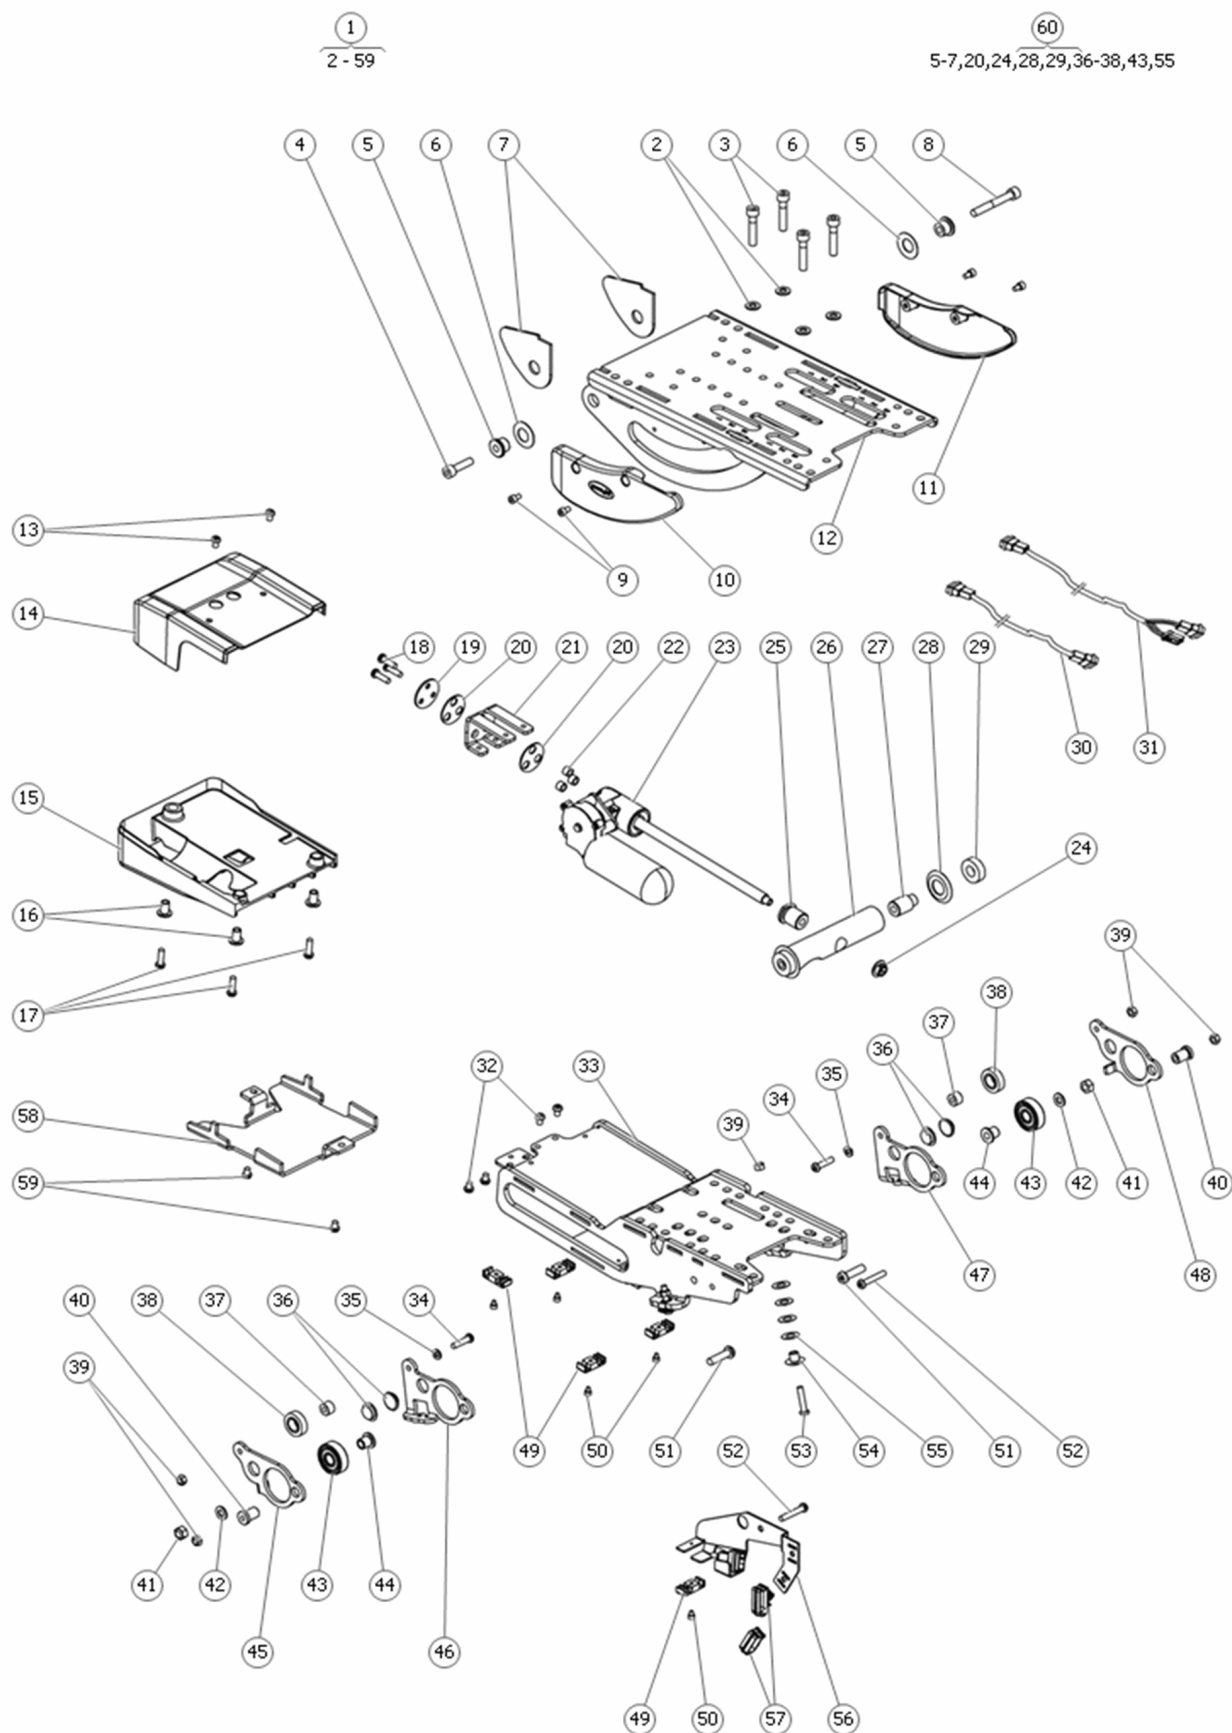

Pos	Qty	Stock Code	Description	Remark
1	1	1828817	FOOTPLATE BRACKET, LEFT	
2	1	1828818	FOOTPLATE BRACKET, RIGHT	
3	1	1828731	FOOTPLATE BRACKET LEFT ADJUSTABLE	
4	1	1828732	FOOTPLATE BRACKET RIGHT ADJUSTABLE	
5	1	308371-99-0	FRICTIONBRAKE FOOTPLATE	
6	1	1828650	PLASTIC PLUG LEFT	
7	1	320844	PROFILE	
8	1	600743-99-0	BOLT MC6S 6x16 fzb *	
9	1	613991	SCREW ISO 4029, M8x16 fzb	
10	1	1828649	NUT UNITRACK 45mm	
11	1	602127-99-0	WASH SCHNORR 8,4*13*0,8 *	
12	1	306983	FRICTION BRAKE	
13	1	602165-99-0	BOLT K6S 8x 25 FZB	
14	1	1828651	PLASTIC PLUG RIGHT	
15	1	320849	PROFILE	
16	1	321101	FOOTSUPPORT	
17	1	321102	FOOTSUPPORT	
18	1	320847	ADAPTER	
19	1	320872	FOOTSUPPORT	
20	1	1823501	RUBBER RING	
21	1	600241-99-0	WASH BRB 10.5x20x2 fzb *	
22	1	614011	SCREW ISO 4762, M10x35x1.25 fzb	
23	1	320848	ADAPTER	
24	1	320870	FOOTSUPPORT	

①
7-9, 12

②
9-12

③
12-15

④
12, 15-17

⑤
7, 10

⑥
13, 16

Pos	Qty	Stock Code	Description	Remark
1	1	1825379	FOOTPLATE WIDE LEFT	
2	1	1825380	FOOTPLATE WIDE RIGHT	
3	1	1828547	FOOTPLATE X WIDE LEFT	
4	1	1828548	FOOTPLATE X WIDE RIGHT	
5	1	1825381	RUBBER PROTECT KIT FOOTPLATE WIDE	Pair, left and right
6	1	1828910	RUBBER PROTECT KIT FOOTPLATE X-WIDE	Pair, left and right
7	1	319162	RUBBER PROTECT	
8	1	318886	FOOTPLATE	
9	1	600195-99-0	BOLT MC6S 6x25 fzb	
10	1	319163	RUBBER PROTECT	
11	1	318887	FOOTPLATE	
12	1	612980-99-0	NUT ML6M M6 fzb DIN 439B ISO 4035	
13	1	320884	RUBBER PROTECT	
14	1	320883	FOOTPLATE	
15	1	600196-99-0	BOLT MC6S 6x30 fzb *	
16	1	320887	RUBBER PROTECT	
17	1	320886	FOOTPLATE	

①
3 - 11

②
5 - 12

Pos	Qty	Stock Code	Description	Remark
1	1	1828347	MANUAL ACTUATOR LEGREST, ASSEMBLY	
2	1	1828369	ACTUATOR KIT ICS RE25 156+150 (stroke)	
3	1	321135	TUBE, STROKE 135 MM	
4	1	614016	ADJUSTABLE SCREW	
5	1	600192-99-0	BOLT MC6S 6x12 fzb *	
6	1	612675-99-0	WASHER, ISO 7093-1 6,4x18x1,6 fzb	
7	1	600229-99-0	LOCK NUT M10 FZB *	
8	1	600241-99-0	WASH BRB 10.5x20x2 fzb *	
9	1	1827729	BUSH ACTUATOR	
10	1	601396-99-0	BOLT MC6S 10x 60 fzb *	
11	1	321210	ACTUATOR	