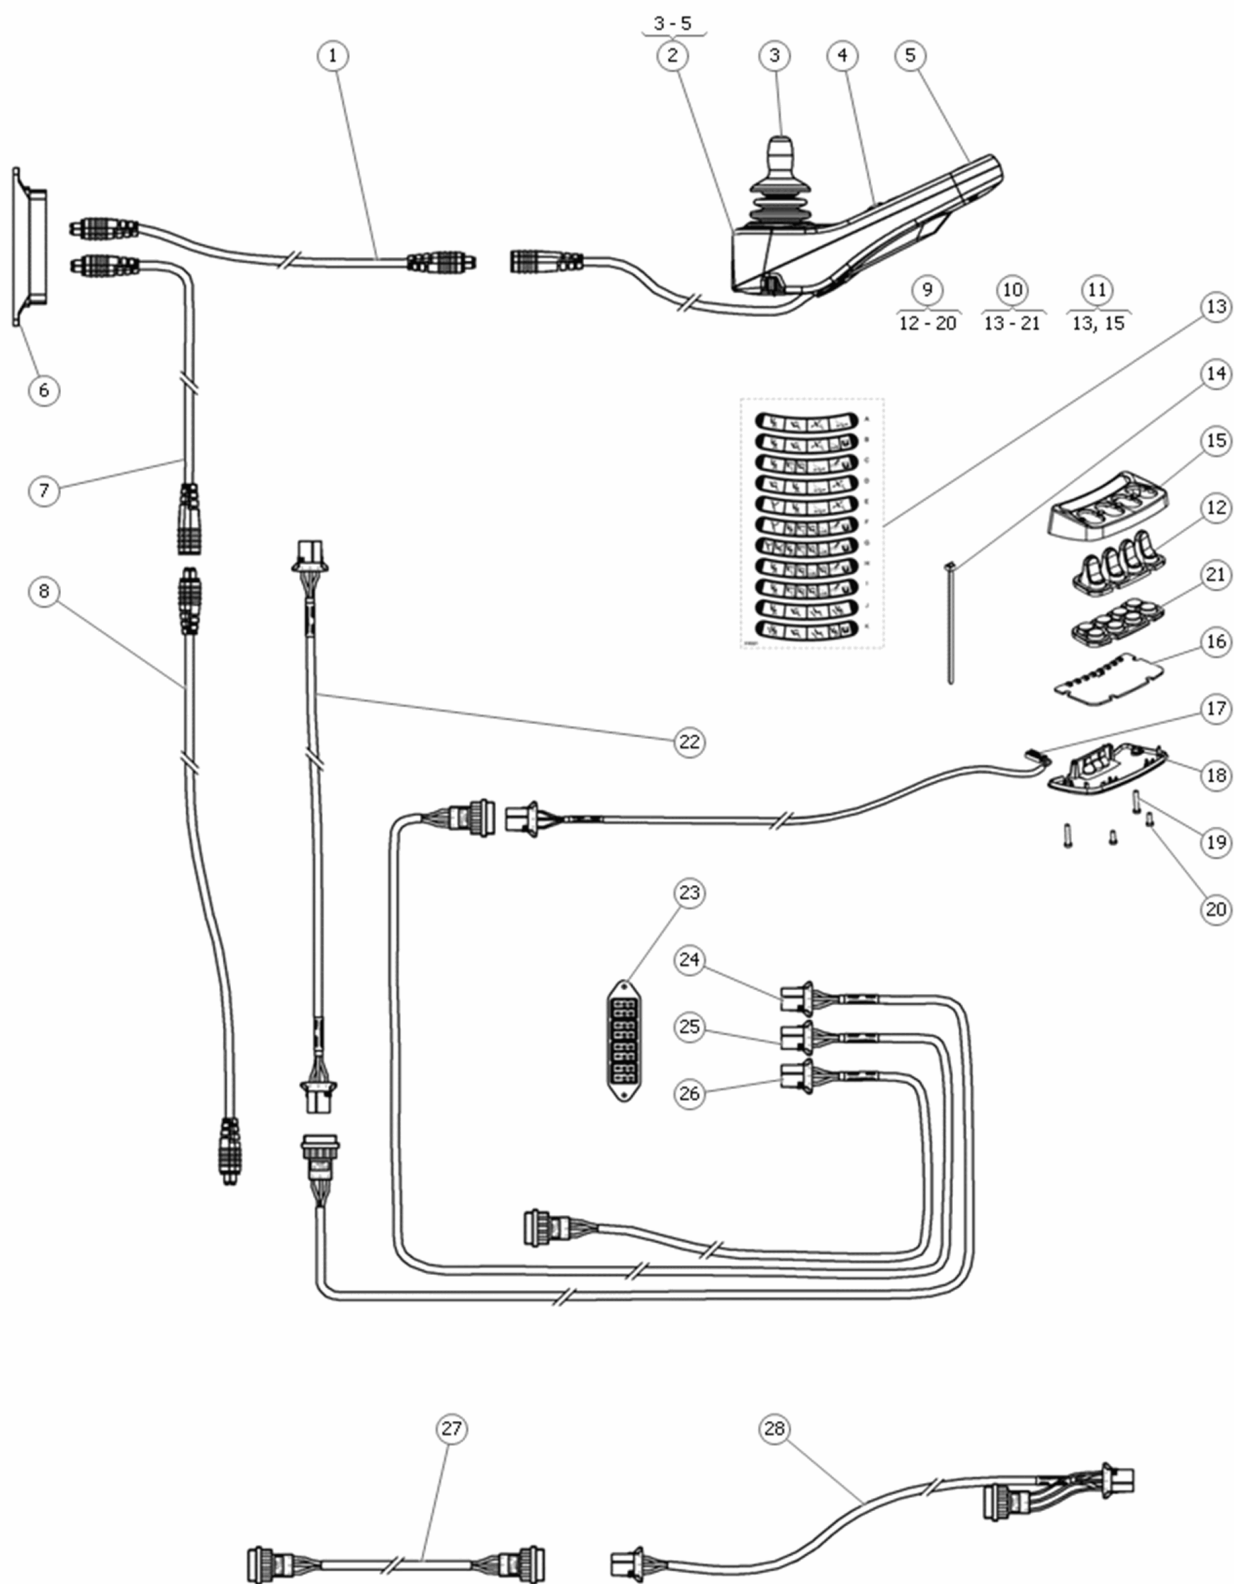

Pos	Qty	Stock Code	Description	Remark
1	1	1828192	CABLE BUS R-NET 1000mm	
2	1	1822389	CTRL PANEL R-NET JSM-L-SW	
2	1	1822390	CTRL PANEL R-NET JSM-L-SW	
2	1	1825746	CTRL PANEL COLOUR DISPLAY R-NET	
2	1	1826544	R-NET COLOR JOYST MODULE LIGHTS TOGGLES PER	
2	1	1826588	R-NET COLOR JOYST MODULE LIGHTS-SW-PT	
2	1	1826676	R-NET COLOR JOYST MODULE NO LIGHTS-SW	
3	1	1823297	JOYSTICK KNOB	
4	1	1826510	KEYPAD REAR R-NET JSM	
5	1	1826509	KEYPAD FRONT R-NET JSM	
6	1	1821537	CONNECTION BLOCK R-NET 4 POS	
7	1	1826307	CABLE BUS R-NET 600mm	
8	1	1824291	CABLE BUS R-NET 1500mm	
9	1	1823294	SWITCHBOX ICS TOGGLES	Cable length 1400mm
10	1	1823293	SWITCHBOX ICS BUTTONS	Cable length 1400mm
11	1	1828839	COVER AND STICKERS	
12	1	1823851	TOGGLE SHEETING	
13	1	1822329	STICKERS	
14	1	600136-00-0	CABLE TIE SST1M 2.4x102 *	
15	1	1828838	BOX COVER	
16	1	311302	PCB	
17	1	1821527	CABLE LIN 1400mm	
18	1	1826515	BOX BOTTOM	
19	1	613022-99-0	TAPPING SCREW 3X 16 fzb REMFORM	
20	1	613021	TAPPING SCREW	
21	1	1823850	BUTTON SHEETING	
22	1	1821531	CABLE MAIN LIN CONN.BOX ICS 1500mm	
23	1	1821304	JUNCTION BOX, 8-POS	
24	1	1825540	CABLE ICS EXTENSION 600mm	
25	1	1825769	CABLE ICS EXTENSION 1300mm	
26	1	1821533	CABLE EXTENSION ICS ACTUATOR, 500mm	
27	1	1826757	CABLE ICS FEMALE-FEMALE, 400mm	
28	1	1825539	CABLE ICS EXTENSION 1100mm