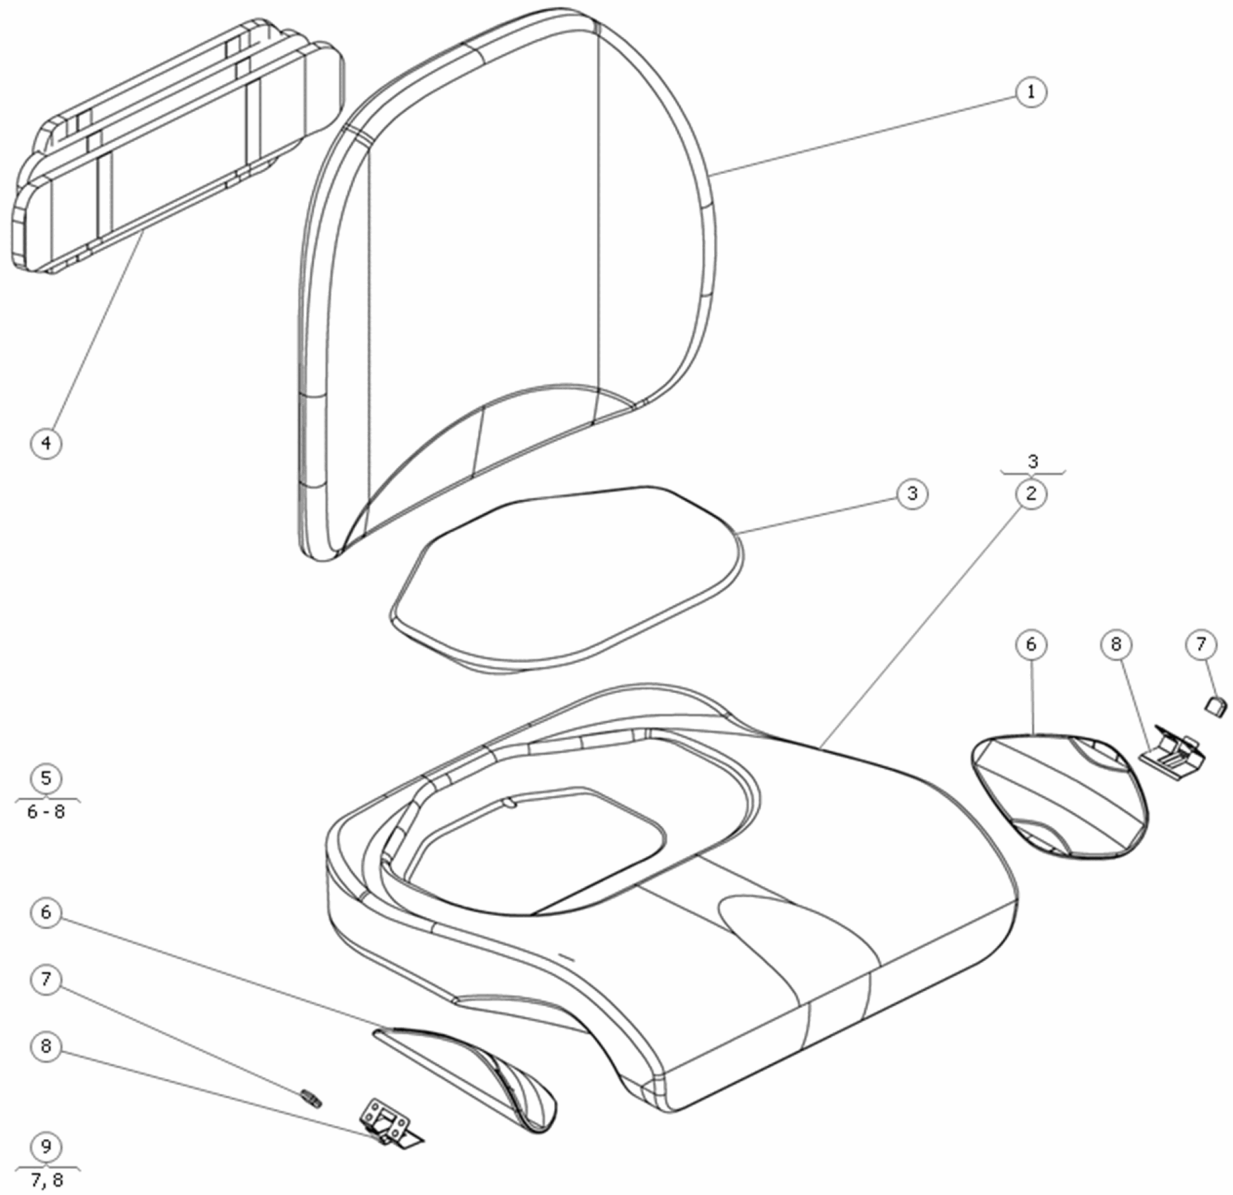

Pos	Qty	Stock Code	Description	Remark
1	1	1828592	BACKREST CUSHION 510x420 LEATHERETTE	
1	1	1828593	BACKREST CUSHION 510x420 MESH	
1	1	1828594	BACKREST CUSHION 510xH1,2,3 (620-670) LEATHERETTE	
1	1	1828595	BACKREST CUSHION 510xH1,2,3 (620-670) MESH	
1	1	1828596	BACKREST CUSHION 510xH4,5,6 (695-745) LEATHERETTE	
1	1	1828597	BACKREST CUSHION 510xH4,5,6 (695-745) MESH	
1	1	1828598	BACKREST CUSHION 560x420 LEATHERETTE	
1	1	1828599	BACKREST CUSHION 560x420 MESH	
1	1	1828600	BACKREST CUSHION 560xH1,2,3 (620-670) LEATHERETTE	
1	1	1828601	BACKREST CUSHION 560xH1,2,3 (620-670) MESH	
1	1	1828602	BACKREST CUSHION 560xH4,5,6 (695-745) LEATHERETTE	
1	1	1828603	BACKREST CUSHION 560xH4,5,6 (695-745) MESH	
1	1	1828605	BACKREST CUSHION 610x420 LEATHERETTE	
1	1	1828606	BACKREST CUSHION 610x420 MESH	
1	1	1828607	BACKREST CUSHION 610xH1,2,3 (620-670) LEATHERETTE	
1	1	1828608	BACKREST CUSHION 610xH1,2,3 (620-670) MESH	
1	1	1828609	BACKREST CUSHION 610xH4,5,6 (695-745) LEATHERETTE	
1	1	1828610	BACKREST CUSHION 610xH4,5,6 (695-745) MESH	
2	1	1828559	SEAT CUSHION 470x570mm (19"x23") LEATHERETTE	
2	1	1828560	SEAT CUSHION 470x570mm (19"x23") MESH	
2	1	1828561	SEAT CUSHION 470x620mm (19"x25") LEATHERETTE	
2	1	1828562	SEAT CUSHION 470x620mm (19"x25") MESH	
2	1	1828563	SEAT CUSHION 520x570mm (21"x23") LEATHERETTE	
2	1	1828564	SEAT CUSHION 520x570mm (21"x23") MESH	
2	1	1828566	SEAT CUSHION 520x620mm (21"x25") LEATHERETTE	
2	1	1828567	SEAT CUSHION 520x620mm (21"x25") MESH	
2	1	1828568	SEAT CUSHION 570x470mm (23"x19") LEATHERETTE	
2	1	1828569	SEAT CUSHION 570x470mm (23"x19") MESH	
2	1	1828570	SEAT CUSHION 570x520mm (23"x21") LEATHERETTE	
2	1	1828571	SEAT CUSHION 570x520mm (23"x21") MESH	
2	1	1828572	SEAT CUSHION 570x570mm (23"x23") LEATHERETTE	
2	1	1828573	SEAT CUSHION 570x570mm (23"x23") MESH	
2	1	1828574	SEAT CUSHION 570x620mm (23"x25") LEATHERETTE	
2	1	1828575	SEAT CUSHION 570x620mm (23"x25") MESH	
2	1	1828576	SEAT CUSHION 620x470mm (25"x19") LEATHERETTE	
2	1	1828577	SEAT CUSHION 620x470mm (25"x19") MESH	
2	1	1828578	SEAT CUSHION 620x520mm (25"x21") LEATHERETTE	
2	1	1828579	SEAT CUSHION 620x520mm (25"x21") MESH	
2	1	1828580	SEAT CUSHION 620x570mm (25"x23") LEATHERETTE	
2	1	1828581	SEAT CUSHION 620x570mm (25"x23") MESH	
2	1	1828582	SEAT CUSHION 620x620mm (25"x25") LEATHERETTE	
2	1	1828583	SEAT CUSHION 620x620mm (25"x25") MESH	
2	1	1828584	SEAT CUSHION 470x470mm (19"x19") LEATHERETTE	
2	1	1828585	SEAT CUSHION 470x470mm (19"x19") MESH	
2	1	1828586	SEAT CUSHION 470x520mm (19"x21") LEATHERETTE	
2	1	1828587	SEAT CUSHION 470x520mm (19"x21") MESH	
2	1	1828588	SEAT CUSHION 520x470mm (21"x19") LEATHERETTE	
2	1	1828589	SEAT CUSHION 520x470mm (21"x19") MESH	
2	1	1828590	SEAT CUSHION 520x520mm (21"x21") LEATHERETTE	
2	1	1828591	SEAT CUSHION 520x520mm (21"x21") MESH	
3	1	1828644	COMFORT CUSHION, 15"/470 mm	For 470 mm/19" wide seat cushions
3	1	1828645	COMFORT CUSHION, 17"/520 mm	For cushions with 520 mm/21" width and up
4	1	1828909	LUMBAR SUPPORT	
5	1	1825736	THIGH SUPPORT	
6	1	321818	THIGH SUPPORT	
7	1	1826969	PLASTIC SLEEVE	
8	1	319647	BRACKET	
9	1	321827	THIGH SUPPORT