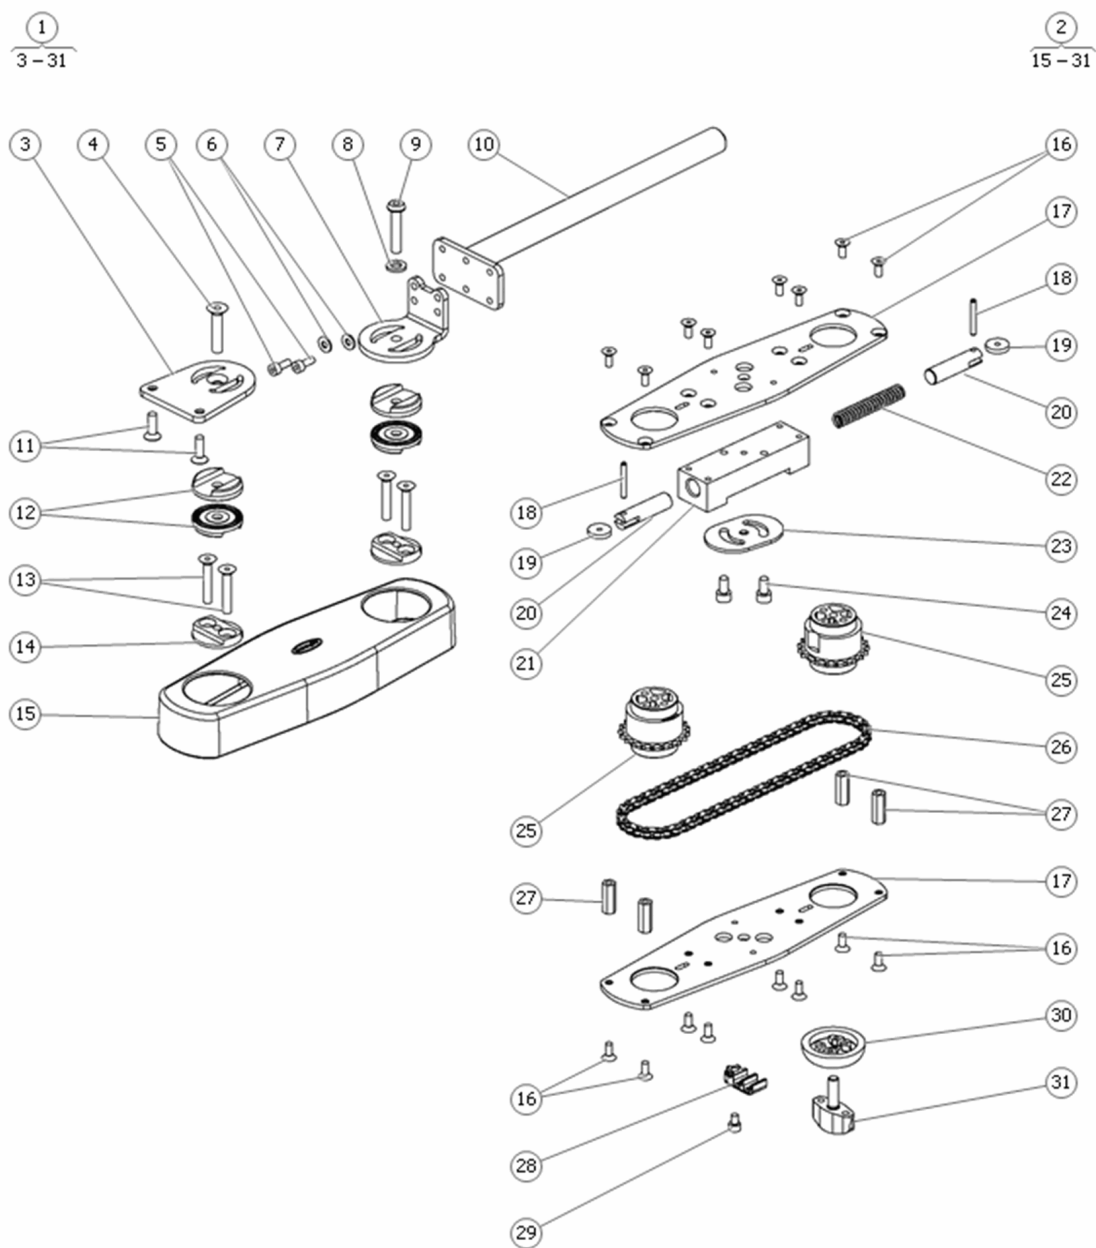

Pos	Qty	Stock Code	Description	Remark
1	1	1824295	PANELHOLDER	
2	1	316848	HINGE	
3	1	317401	PLATE	
4	1	600729-99-0	BOLT MF6S 6x30 fzb	
5	1	600183-99-0	BOLT MC6S 4x10 fzb *	
6	1	600741-99-0	WASH BRB 4.3x10x 1 fzb	
7	1	317400	PLATE	
8	1	600238-99-0	WASH BRB ISO 7089 6.4x12x1.6 fzb STD	
9	1	601372-99-0	BOLT K6S 6x45 fzb	
9	1	602035-99-0	SCREW, M6x30 Fe/Zn ISO 7380	
10	1	317403	PANELHOLDER	
11	1	601189-99-0	SCREW, M5x16 Fe/Zn ISO 10642	
12	1	1823502	LINK	
13	1	601424-99-0	BOLT MF6S 5x30 fzb *	
14	1	317402	PLATE	
15	1	316840	COVER	
16	1	600208-99-0	BOLT MF6S 4x10 fzb DIN 7991 Fe/Zn	
17	1	316826	PLATE	
18	1	601962	SPRING PIN, 3x24 St ISO 8750	
19	1	316830	WHEEL	
20	1	316829	SHAFT	
21	1	316827	BODY	
22	1	613355	SPRING	
23	1	316831	PLATE	
24	1	600189-99-0	BOLT MC6S 5x10 fzb *	
25	1	316828	CHAIN SPROCK	
26	1	613435	ROLLER CHAIN	
27	1	613354	HEXAGON SPACER, M4 7x20 Fe/Zn	
28	1	1827135	CLAMP	
29	1	600832-99-0	BOLT MC6S 4x6 fzb ISO 4762 Fe/Zn	
30	1	316832	WASHER	
31	1	602360-00-0	STARHANDLE CT.47630P M6x20