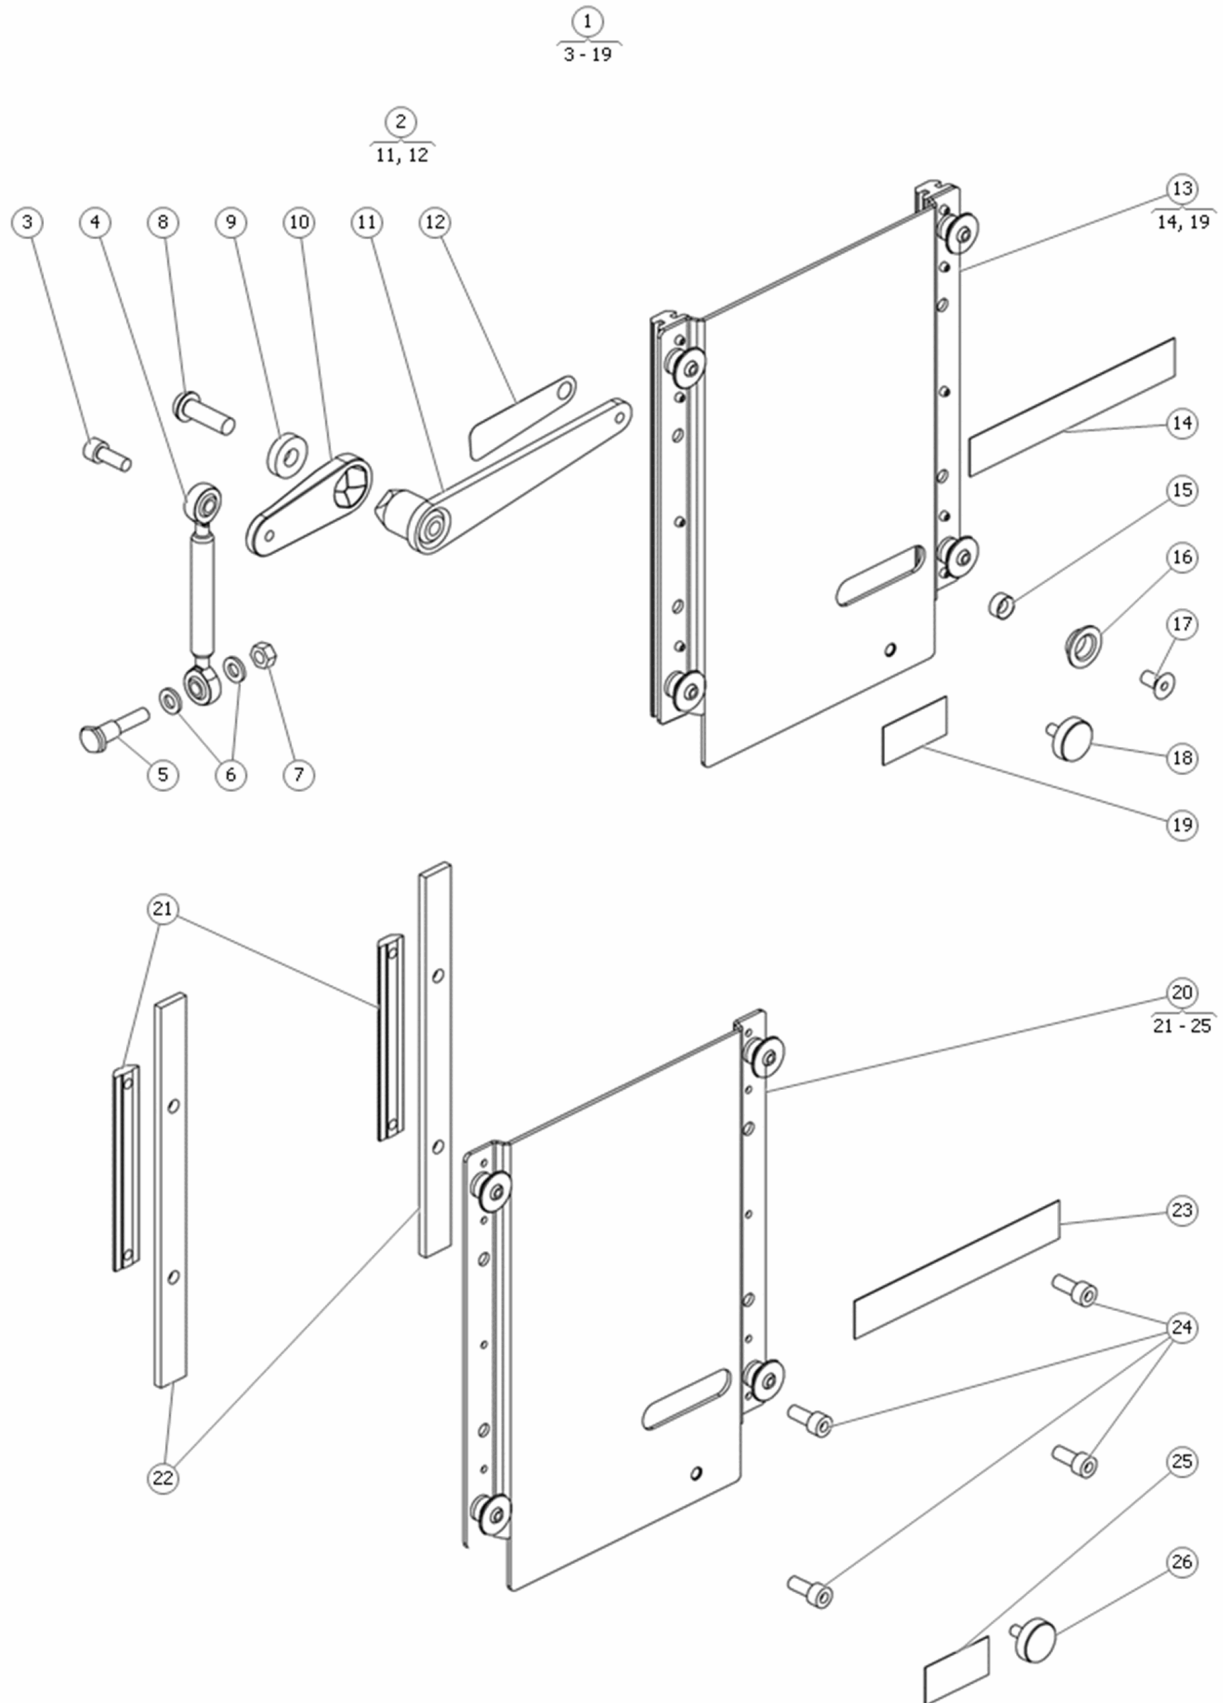

Pos	Qty	Stock Code	Description	Remark
1	1	1828342	BACKREST SHEERING HD	
2	1	1827693	ARM BACK SLIDE	
3	1	600743-99-0	BOLT MC6S 6x16 fzb *	
4	1	321471	ADJUSTMENT SCREW	
5	1	1828990	SHAFT M6x16 (Ø8x35)	
6	1	600238-99-0	WASH BRB ISO 7089 6.4x12x1.6 fzb STD	
7	1	600227-99-0	LOCK NUT M6 FZB *	
8	1	602165-99-0	BOLT K6S 8x 25 FZB	
9	1	1827694	WASHER Ø8,5x20x5	
10	1	1825611	ARM BACK SLIDING BACK	
11	1	318573	ANGLE LINK	
12	1	319167	TAPE	
13	1	1826110	BACKREST BACK SLIDE	
14	1	320241	VELCRO TAPE	
15	1	1827695	SOCKET SLIDING BACK	
16	1	1825613	BUSH	
17	1	601788-99-0	BOLT MF6S 6x12 fzb *	
18	1	602391-99-0	STAR HANDLE 71-020 M5x12 BATT.BOX CH KO HEXIII	
19	1	320243	VELCRO TAPE	
20	1	1826445	BACKREST BACK FIXED	
21	1	1825464	NUT UNITRACK 90mm	
22	1	320260	SPACER	
23	1	320241	VELCRO TAPE	
24	1	600193-99-0	BOLT MC6S 6x14 fzb *	
25	1	320243	VELCRO TAPE	
26	1	602391-99-0	STAR HANDLE 71-020 M5x12 BATT.BOX CH KO HEXIII