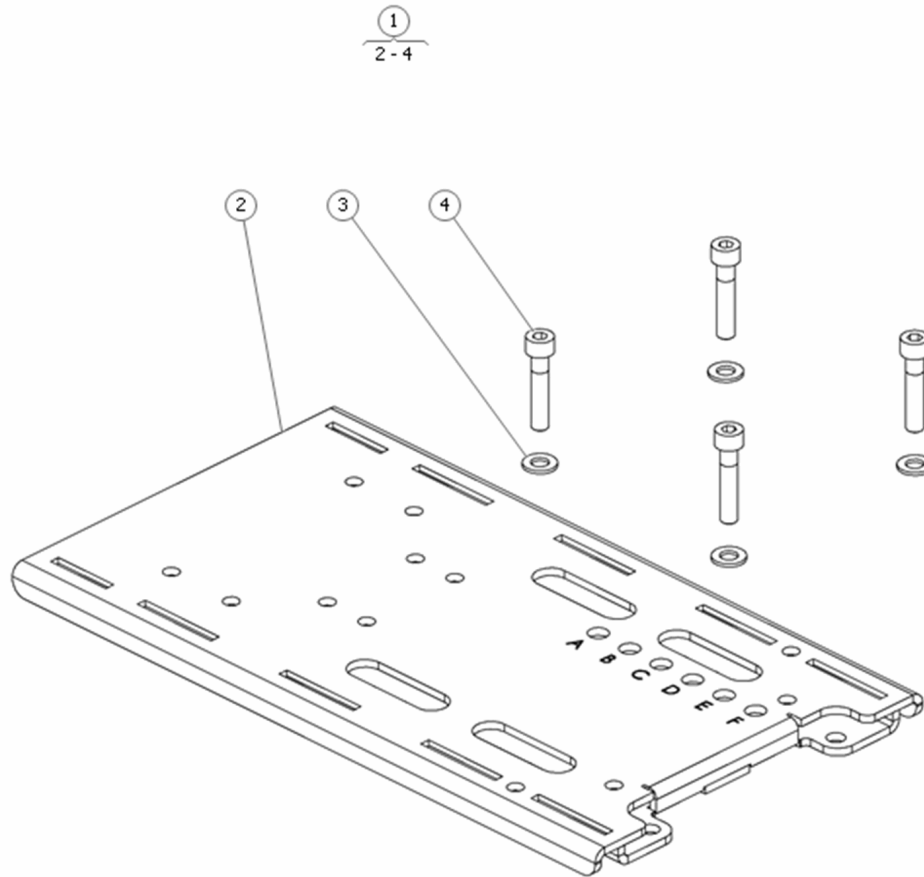

Pos	Qty	Stock Code	Description	Remark
1	1	1828816	ADAPTER PLATE ASSY NO TILT	
2	1	321309	ADAPTER PLATE	
3	1	600239-99-0	WASH ISO 7089 8.4x16x1.6 Fe/Zn	
4	1	600274-99-0	BOLT MC6S 8x 40 fzb *