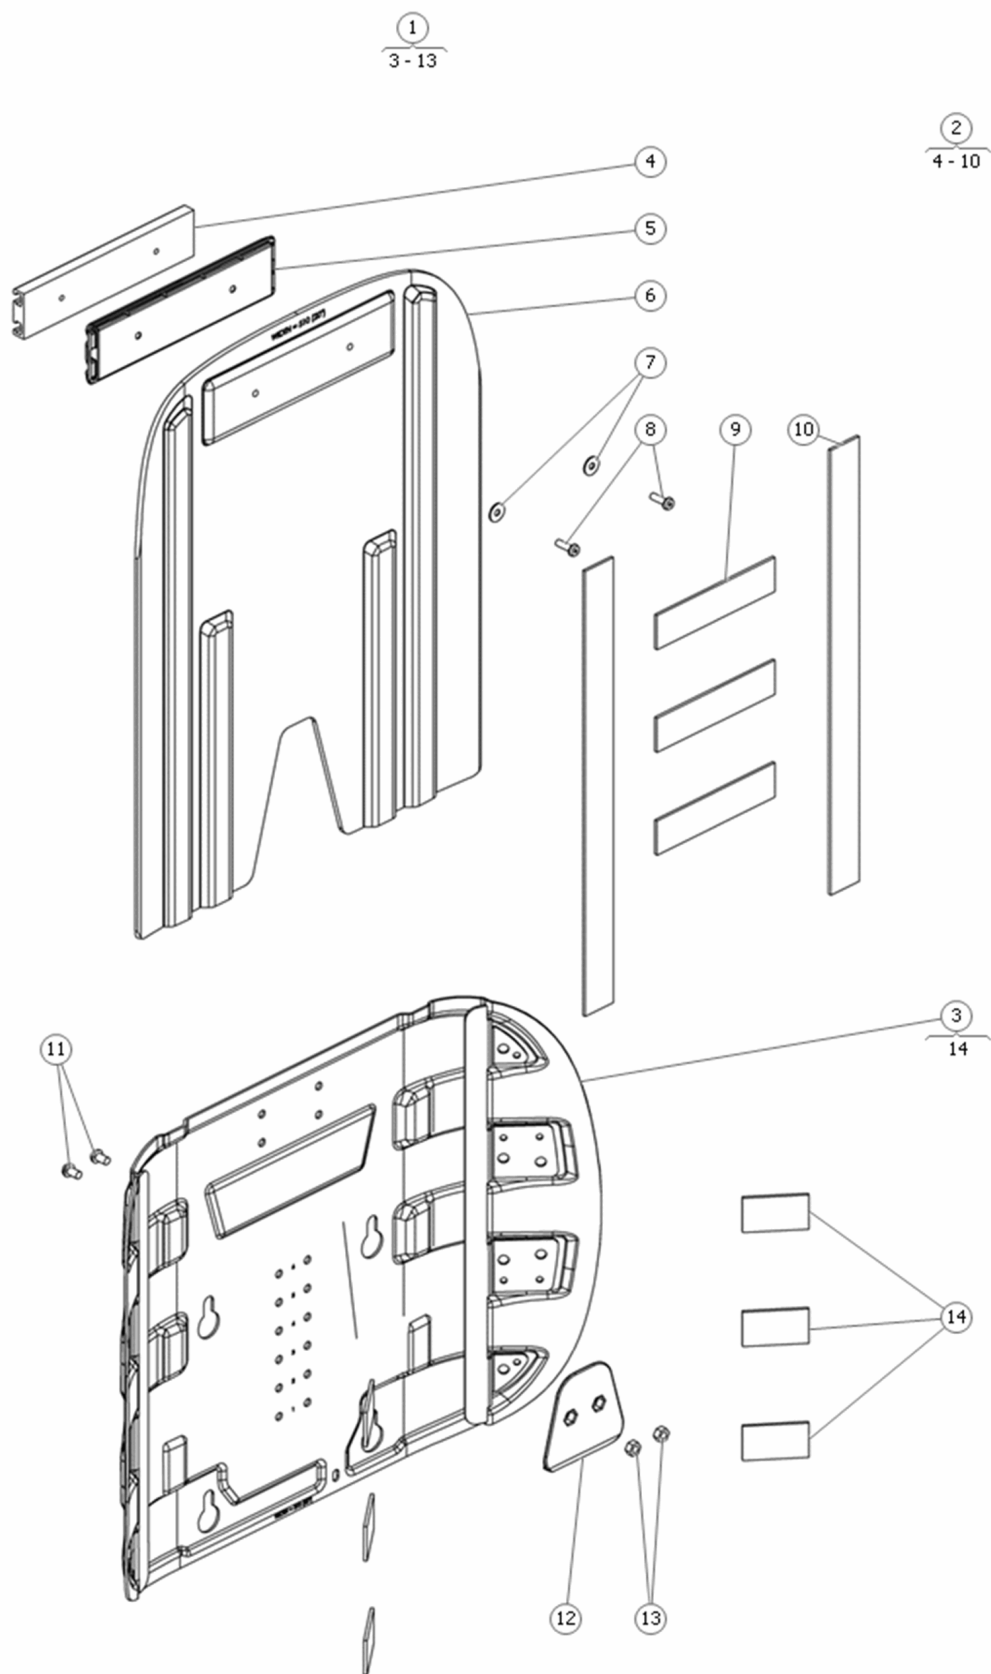

Pos	Qty	Stock Code	Description	Remark
1	1	1828284	BACKREST, INCL. STOP. 510mm 20"	Width 510mm/20"
1	1	1828285	BACKREST, INCL. STOP. 560mm 22"	Width 560mm/22"
1	1	1828286	BACKREST, INCL. STOP. 610mm 24"	Width 610mm/24"
2	1	1828290	BACKREST, UPPER. 510mm 20"	Width 510mm/20"
2	1	1828291	BACKREST, UPPER. 560mm 22"	Width 560mm/22"
2	1	1828292	BACKREST, UPPER. 610mm 24"	Width 610mm/24"
3	1	1828287	BACKREST, LOWER. 510mm 20"	Width 510mm/20"
3	1	1828288	BACKREST, LOWER. 560mm 22"	Width 560mm/22"
3	1	1828289	BACKREST, LOWER. 610mm 24"	Width 610mm/24"
4	1	1828293	HEAD SUPPORT ATTACHMENT	
5	1	1827698	COVER HEAD SUPPORT ATTACHMENT	
6	1	320899	BACKREST PLATE, UPPER. 560mm 22"	
6	1	320975	BACKREST PLATE, UPPER. 510mm 20"	
6	1	320976	BACKREST PLATE, UPPER. 610mm 24"	
7	1	612857-99-0	WASHER 5,3x15x1 FZB ISO 7093-1 200HV	
8	1	601170-99-0	BOLT K6S 5x16 fzb *	
9	1	319848	VELCRO TAPE	
10	1	319849	VELCRO TAPE	
11	1	600736-99-0	BOLT K6S 6x10 fzb *	
12	1	1828294	STOP	
13	1	600232-99-0	NUT M6M 6 fzb *	
14	1	321543	VELCRO TAPE